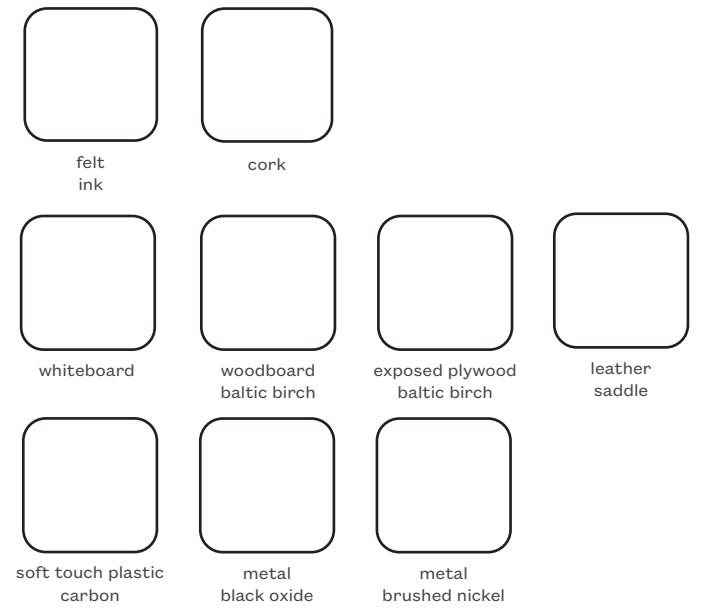

Design Details

(1) Piece Top (2) Bases:	72" - 120"
Glide:	0.75" Leveler

FINISHES *(Refer to Pair Palette)*

Top:	Soft Touch Glass
Base:	Metal

VENEER

WRAPPED LAMINATE

**woodgrains contain texture*

SOFT TOUCH LAMINATE

LAMINATE

METAL

WOOL

**additional colorways available at a premium*

PET

MISCELLANEOUS

SOFT TOUCH GLASS

olive storm ash gumby