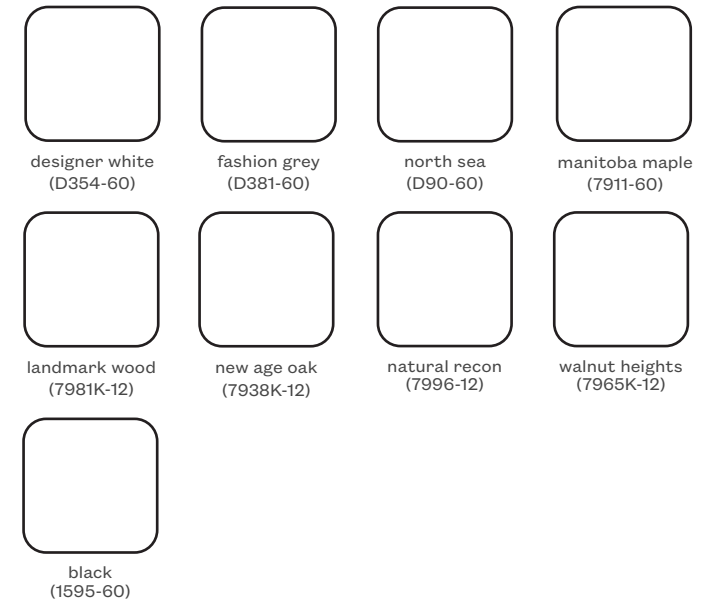

VENEER

WRAPPED LAMINATE

*woodgrains contain texture

SOFT TOUCH LAMINATE

LAMINATE

METAL

WOOL

*additional colorways available at a premium

PET

MISCELLANEOUS