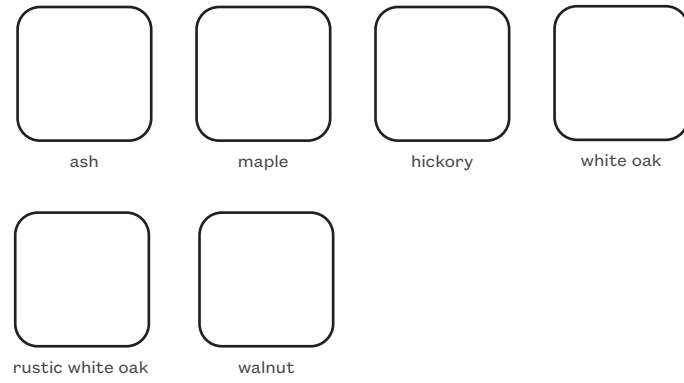

REVISED MAY 2023

BELUGA

SIZES

Surface Depth:	48" 60"
Surface Width:	72" 78" 84" 90" 96" 102" 108" 114" 120"
Surface Thickness:	0.5"
Overall Height:	30"H (seated)

STYLES

Surface Corner:	6" Radius
-----------------	-----------

Design Details

(1) Piece Top (2) Bases:	72" - 120"
Glide:	0.75" Leveler

FINISHES *(Refer to Pair Palette)*

Top:	Soft Touch Glass
Base:	Metal

VENEER

WRAPPED LAMINATE

**woodgrains contain texture*

SOFT TOUCH LAMINATE