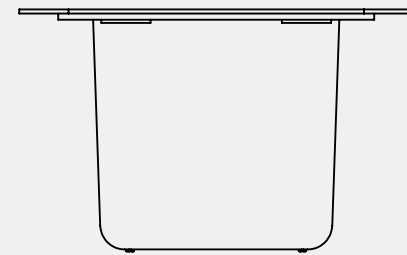

REVISED MAY 2023

BELUGA

SIZES

Surface Depth:	48" 60"
Surface Width:	72" 78" 84" 90" 96" 102" 108" 114" 120"
Surface Thickness:	0.5"
Overall Height:	30"H (seated)

STYLES

Surface Corner:	6" Radius
-----------------	-----------

Design Details

(1) Piece Top (2) Bases:	72" - 120"
Glide:	0.75" Leveler

FINISHES *(Refer to Pair Palette)*

Top:	Soft Touch Glass
Base:	Metal

VENEER

WRAPPED LAMINATE

**woodgrains contain texture*

SOFT TOUCH LAMINATE