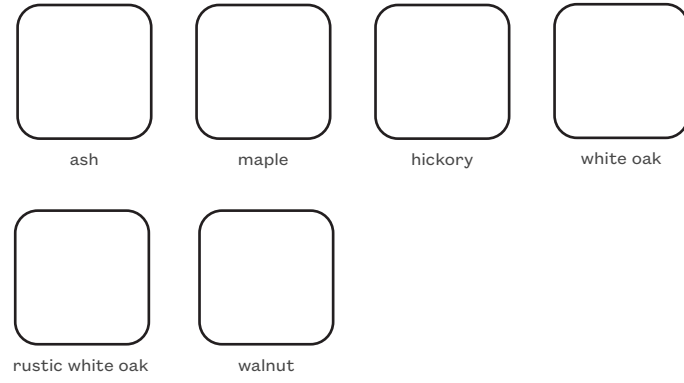

VENEER

WRAPPED LAMINATE

*woodgrains contain texture

SOFT TOUCH LAMINATE

LAMINATE

METAL

WOOL

*additional colorways available at a premium

PET

MISCELLANEOUS