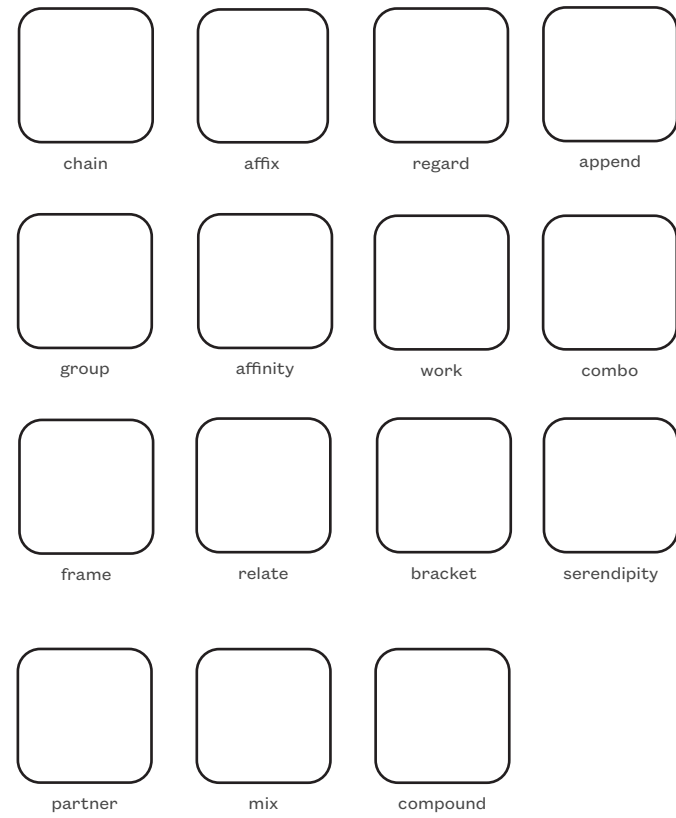

WOOL

*additional colorways available at a premium