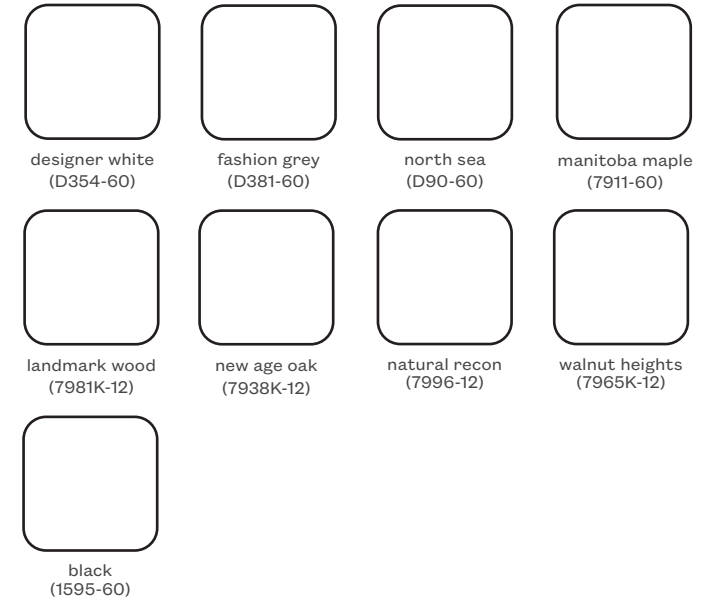

VENEER

WRAPPED LAMINATE

*woodgrains contain texture

SOFT TOUCH LAMINATE

LAMINATE

METAL

WOOL

*additional colorways available at a premium

PET

MISCELLANEOUS