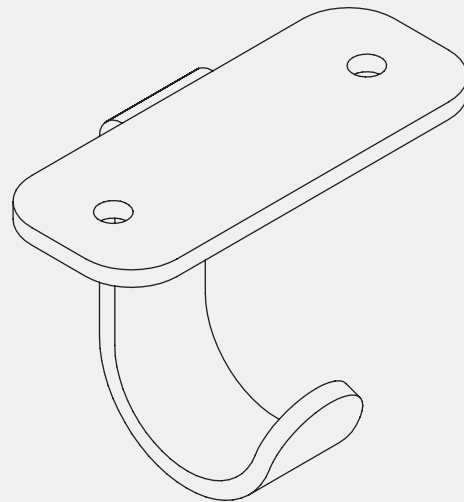

Bag Hook.

Add a hook to any desk, conference table or occasional table. Keep your workspace clear and belongings close at hand.

DIMENSIONS

Overall Dimensions: 2.5"W x 2"D x 2"H

DESIGN DETAILS

Minimum Surface Thickness: 1" Thick
Weight Capacity: 20 lbs

FINISHES *(Refer to Pair Palette)*

Bag Hook: Metal