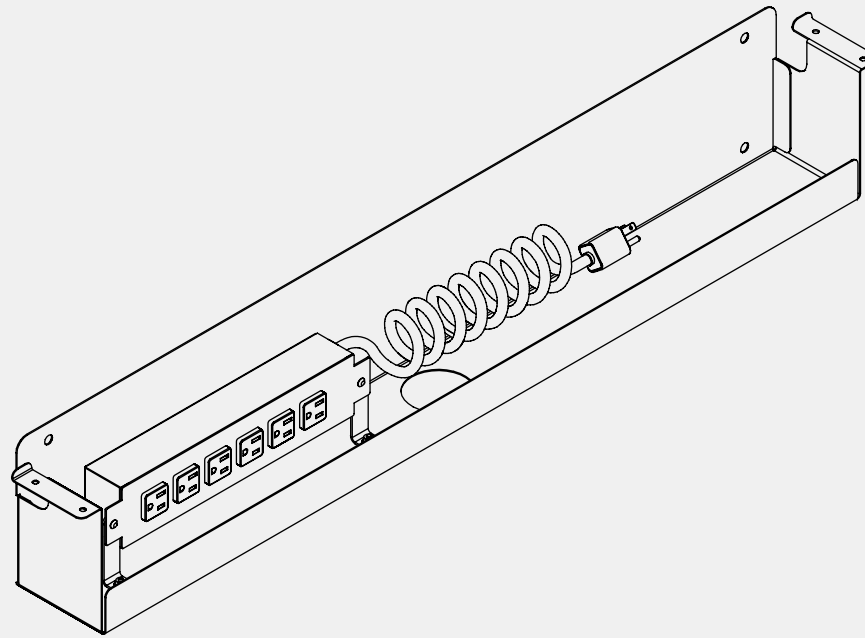

Coil.

Convenient power. Coil is located below the worksurface to keep power close and tidy—one cord travels from the worksurface to the main power source.

DIMENSIONS

Coil Cord Maximum Extension: 48”L

POWER

Infeed (UL Listed): Softwired, 15 AMPS
Configuration: (6) Power with Surge Protector

DESIGN DETAILS

Mounting Style: Worksurface Mounted | Nest Mounted | Tuck Mounted

FINISHES *(Refer to Pair Palette)*

Power Block | Cord: Black | White
Coil Bracket: Black

PERFECT PAIR-ING

(Refer to Product Brochures)

Tuck: Cable Management
Nest: Work
Belay: Work

COIL | MOUNTING STYLES

Worksurface Mounted

Nest Mounted

Tuck Mounted

VENEER