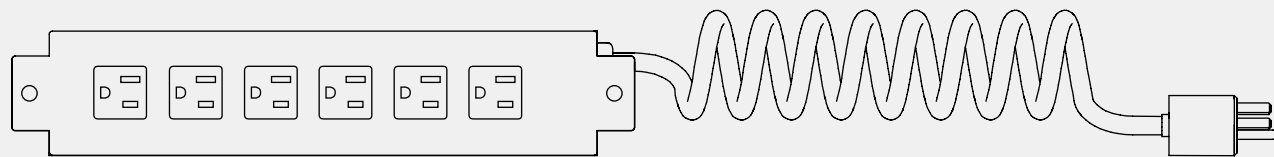

Coil.

Convenient power. Coil is located below the worksurface to keep power close and tidy—one cord travels from the worksurface to the main power source.

DIMENSIONS

Coil Cord Maximum Extension: 48”L

POWER

Infeed (UL Listed): Softwired, 15 AMPS
Configuration: (6) Power with Surge Protector

DESIGN DETAILS

Mounting Style: Worksurface Mounted | Nest Mounted | Tuck Mounted

FINISHES *(Refer to Pair Palette)*

Power Block | Cord: Black | White
Coil Bracket: Black

PERFECT PAIR-ING

(Refer to Product Brochures)

Tuck: Cable Management
Nest: Work
Belay: Work

COIL | MOUNTING STYLES

Worksurface Mounted

Nest Mounted

Tuck Mounted

VENEER