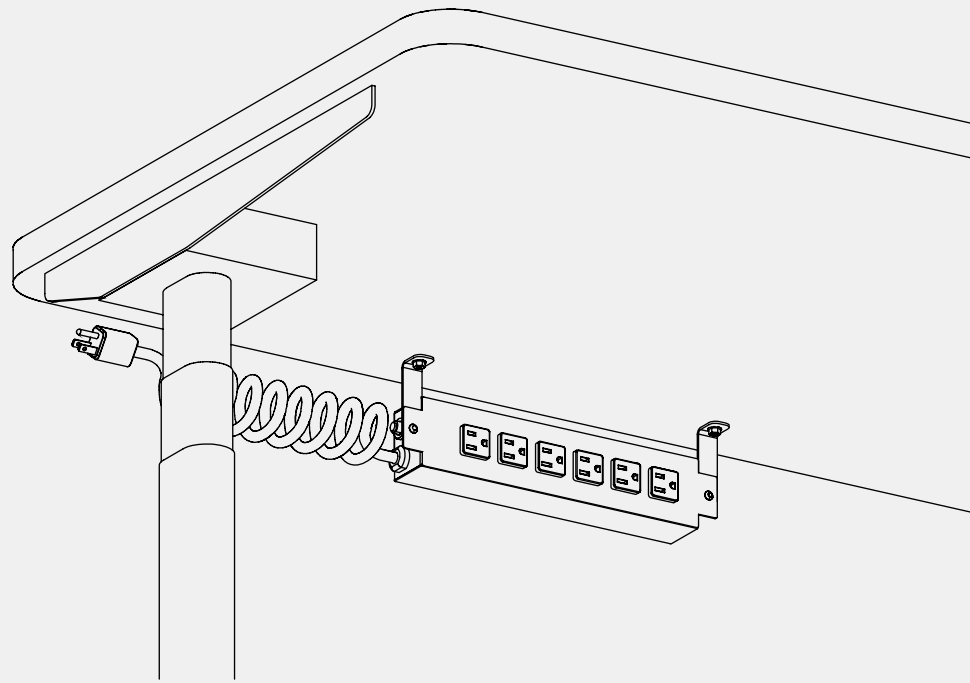

Coil.

Convenient power. Coil is located below the worksurface to keep power close and tidy—one cord travels from the worksurface to the main power source.

DIMENSIONS

Coil Cord Maximum Extension: 48”L

POWER

Infeed (UL Listed): Softwired, 15 AMPS
Configuration: (6) Power with Surge Protector

DESIGN DETAILS

Mounting Style: Worksurface Mounted | Nest Mounted | Tuck Mounted

FINISHES *(Refer to Pair Palette)*

Power Block | Cord: Black | White
Coil Bracket: Black

PERFECT PAIR-ING

(Refer to Product Brochures)

Tuck: Cable Management
Nest: Work
Belay: Work

COIL | MOUNTING STYLES

Worksurface Mounted

Nest Mounted

Tuck Mounted

VENEER