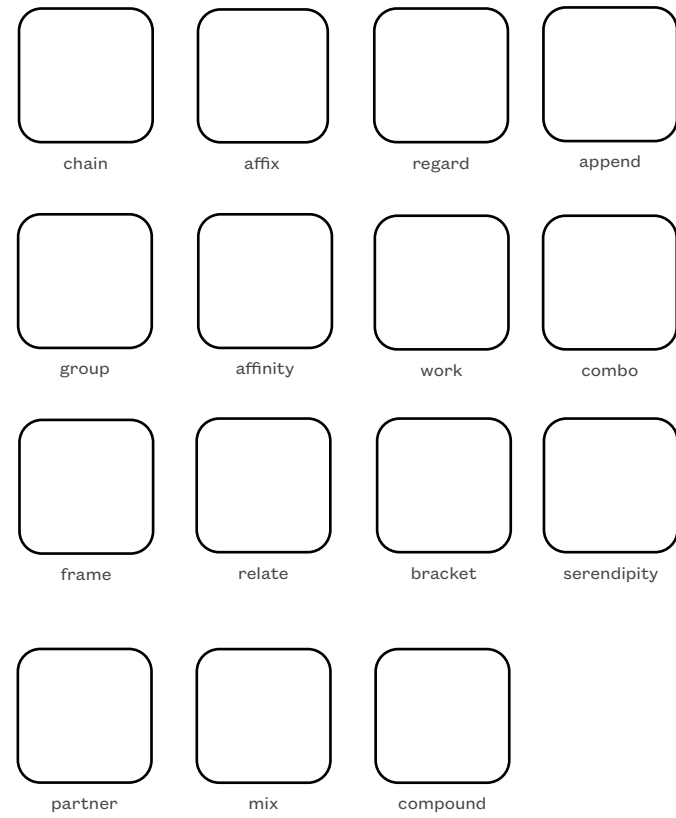

WRAPPED LAMINATE

**woodgrains contain texture*

SOFT TOUCH LAMINATE

LAMINATE

METAL

WOOL

**additional colorways available at a premium*

PET