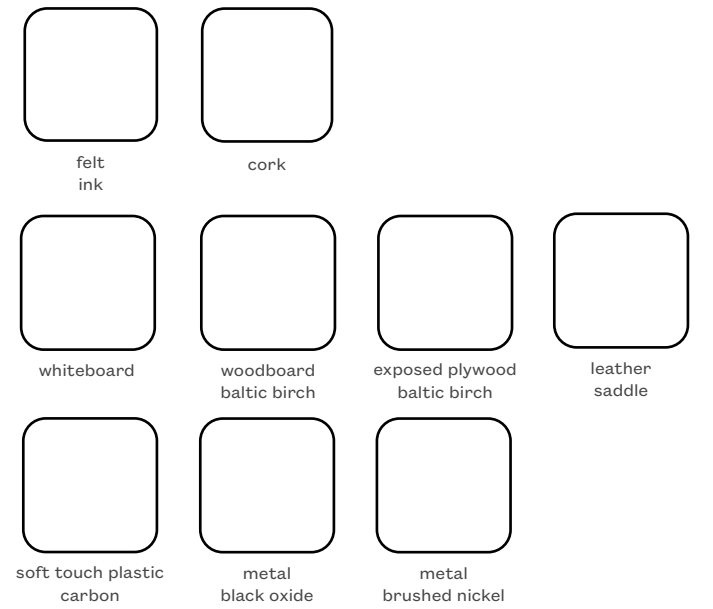

MISCELLANEOUS