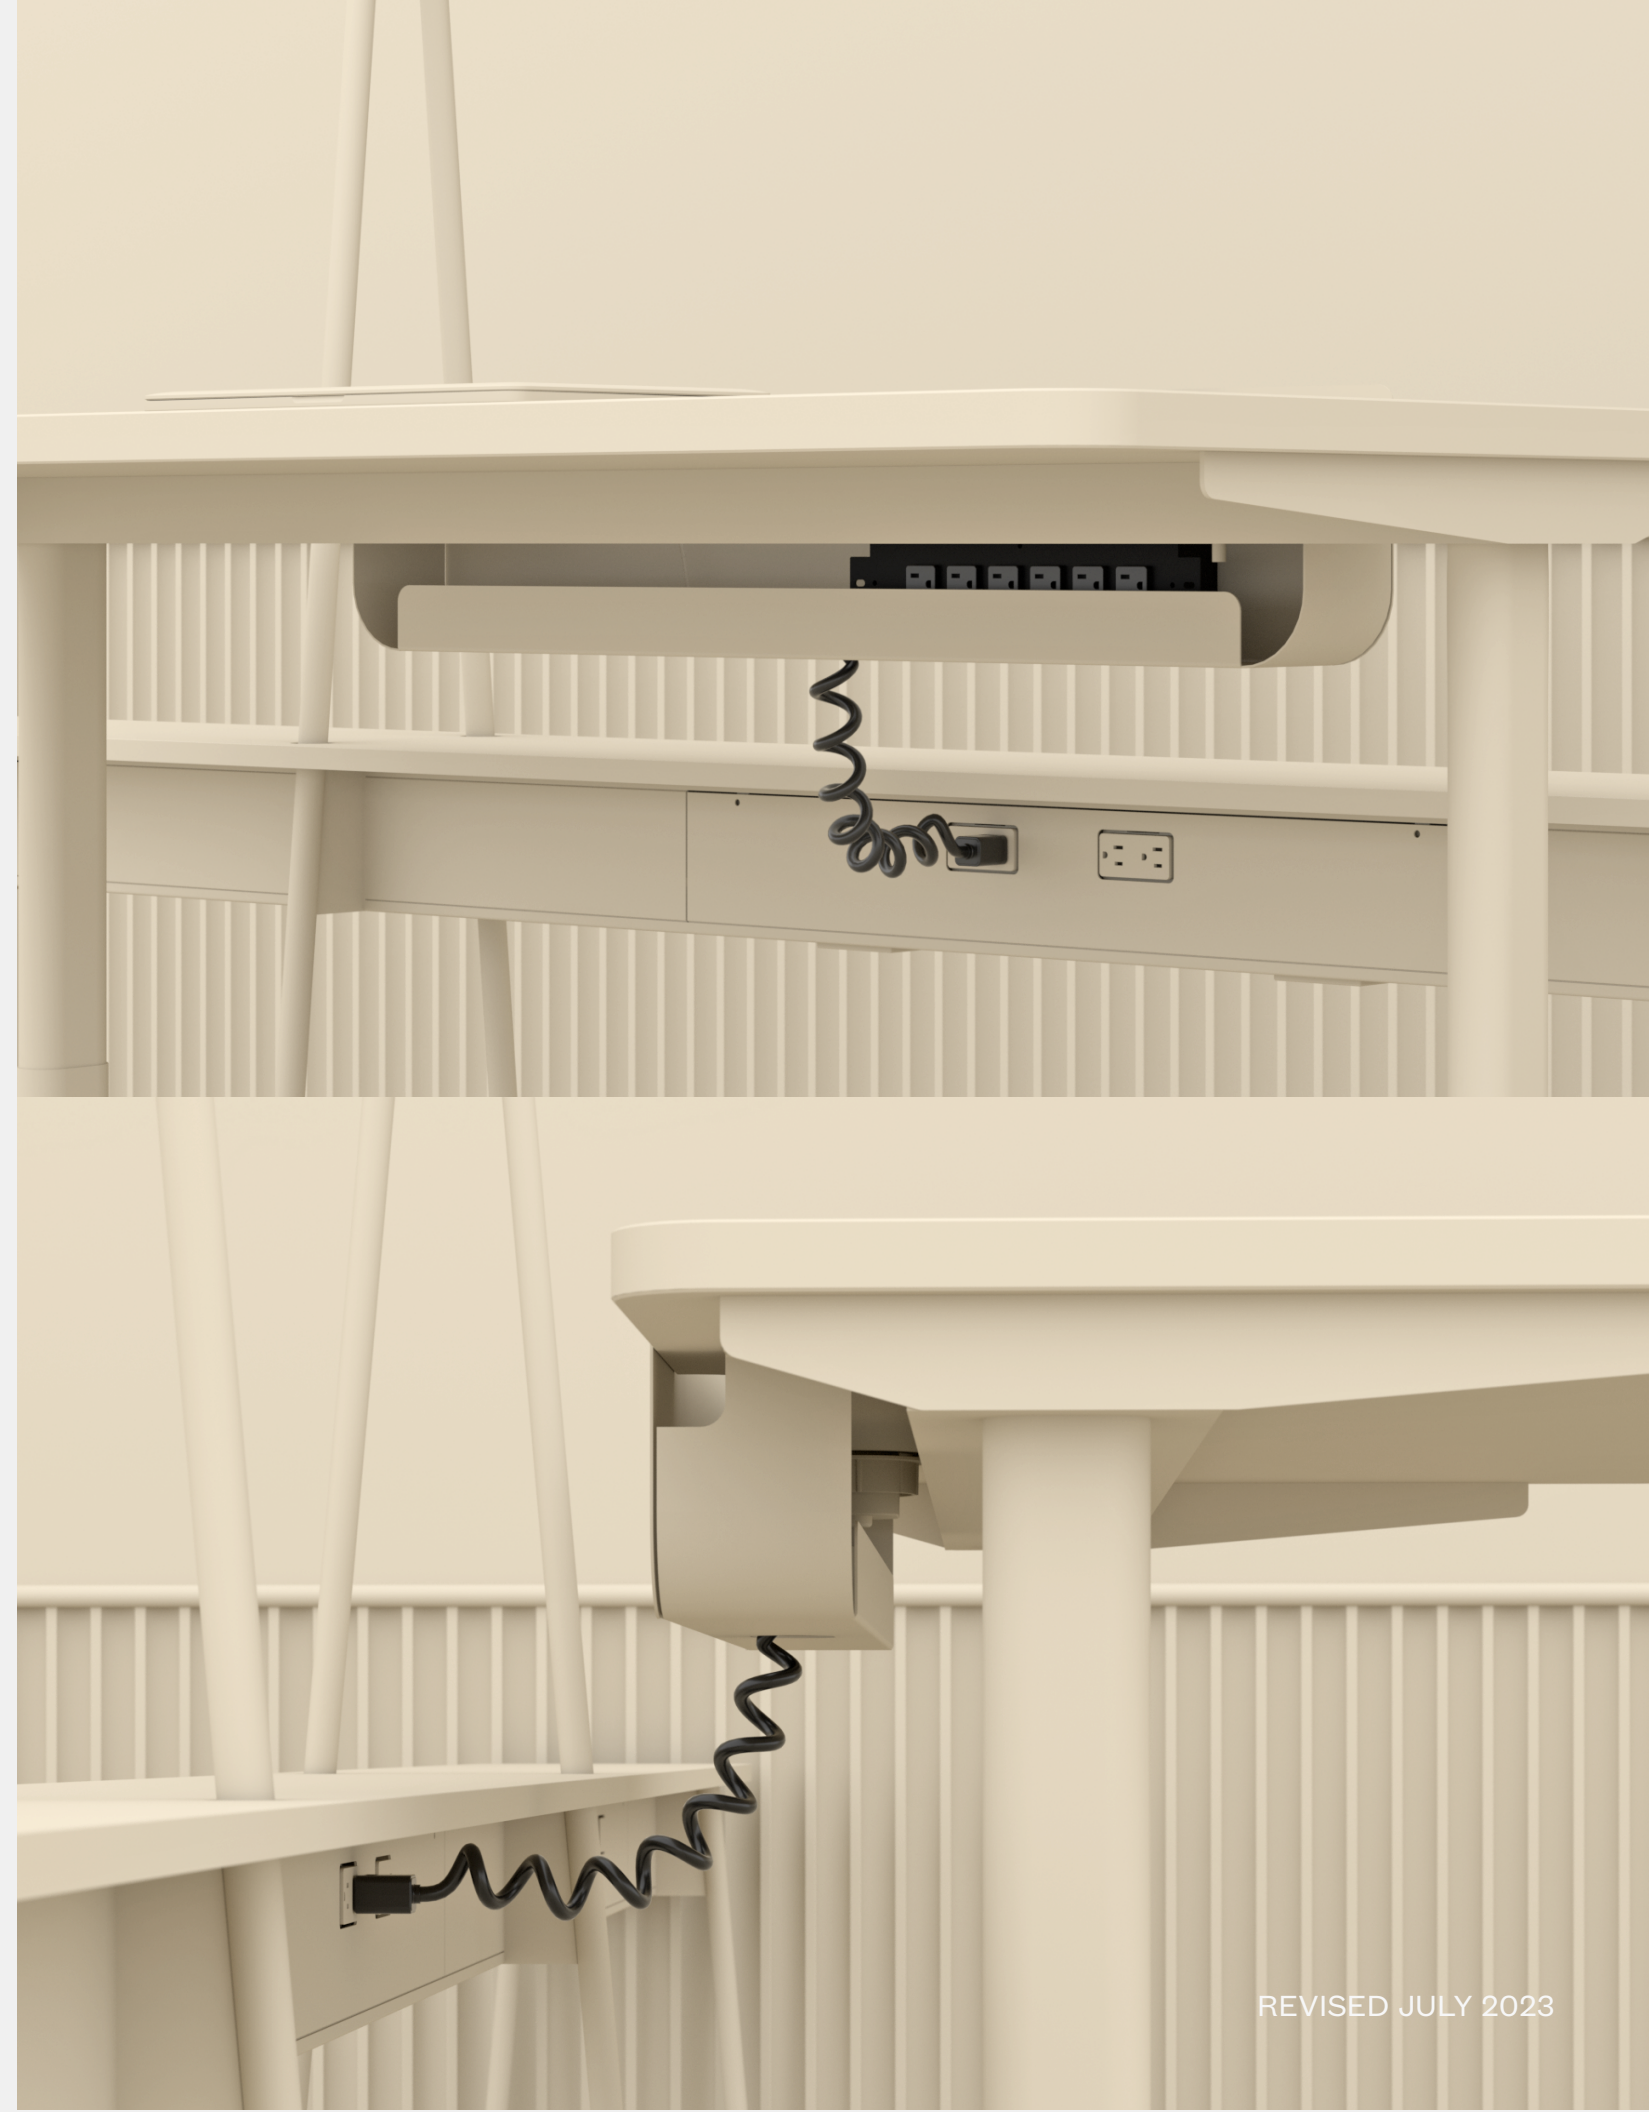

Coil.

Convenient power. Coil is located below the worksurface to keep power close and tidy—one cord travels from the worksurface to the main power source.

DIMENSIONS

Coil Cord Maximum Extension: 48”L

POWER

Infeed (UL Listed): Softwired, 15 AMPS
Configuration: (6) Power with Surge Protector

DESIGN DETAILS

Mounting Style: Worksurface Mounted | Nest Mounted | Tuck Mounted

FINISHES *(Refer to Pair Palette)*

Power Block | Cord: Black | White
Coil Bracket: Black

PERFECT PAIR-ING

(Refer to Product Brochures)

Tuck: Cable Management
Nest: Work
Belay: Work

COIL | MOUNTING STYLES

Worksurface Mounted

Nest Mounted

Tuck Mounted

VENEER