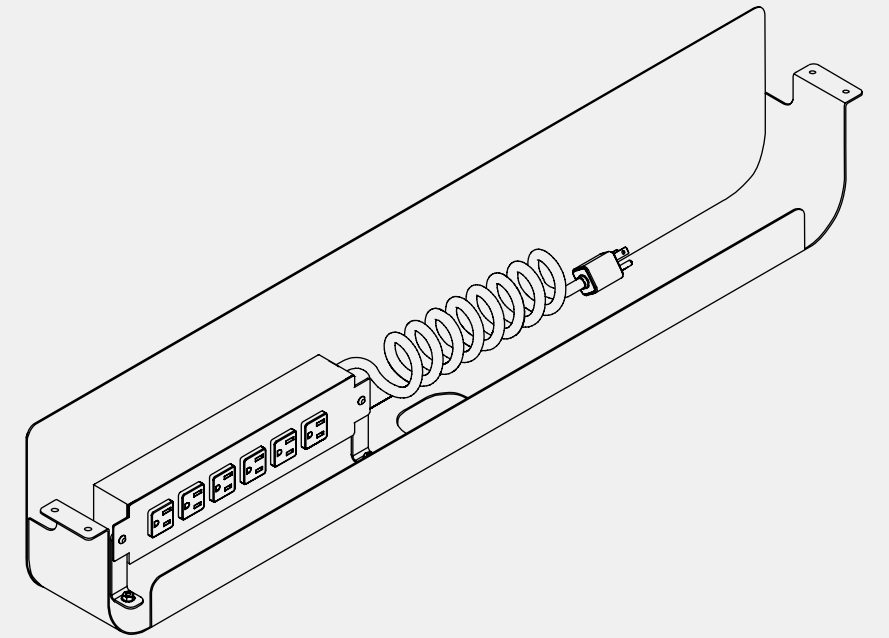

Coil.

Convenient power. Coil is located below the worksurface to keep power close and tidy—one cord travels from the worksurface to the main power source.

DIMENSIONS

Coil Cord Maximum Extension: 48”L

POWER

Infeed (UL Listed): Softwired, 15 AMPS
Configuration: (6) Power with Surge Protector

DESIGN DETAILS

Mounting Style: Worksurface Mounted | Nest Mounted | Tuck Mounted

FINISHES *(Refer to Pair Palette)*

Power Block | Cord: Black | White
Coil Bracket: Black

PERFECT PAIR-ING

(Refer to Product Brochures)

Tuck: Cable Management
Nest: Work
Belay: Work

COIL | MOUNTING STYLES

Worksurface Mounted

Nest Mounted

Tuck Mounted

VENEER