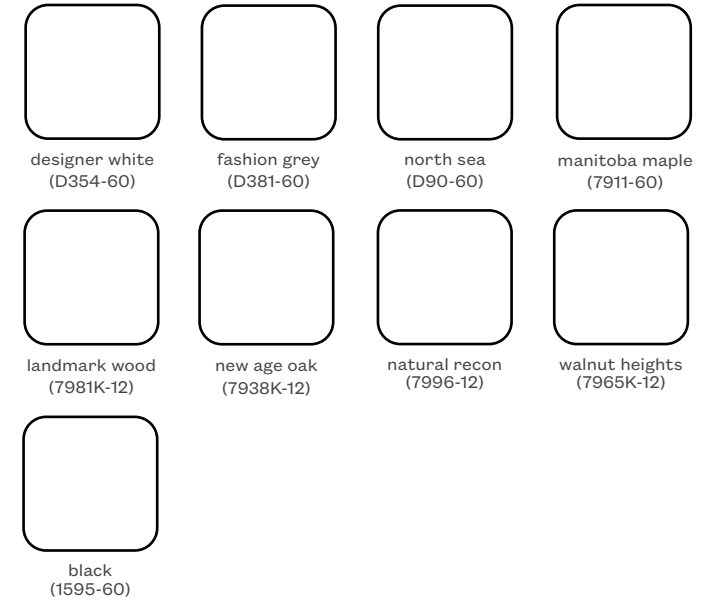

WRAPPED LAMINATE

**woodgrains contain texture*

SOFT TOUCH LAMINATE

LAMINATE

METAL

WOOL

**additional colorways available at a premium*

PET