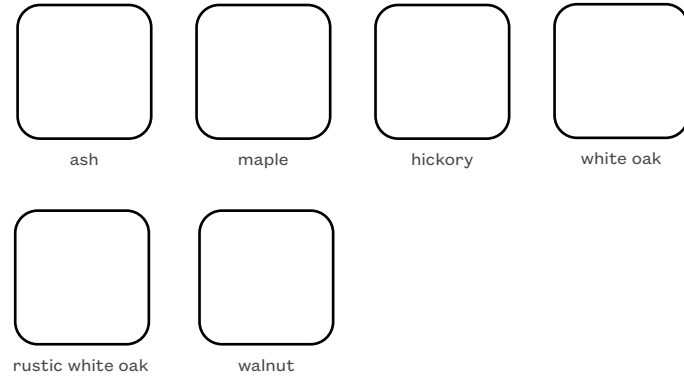

WRAPPED LAMINATE

**woodgrains contain texture*

SOFT TOUCH LAMINATE

LAMINATE

METAL

WOOL

**additional colorways available at a premium*

PET