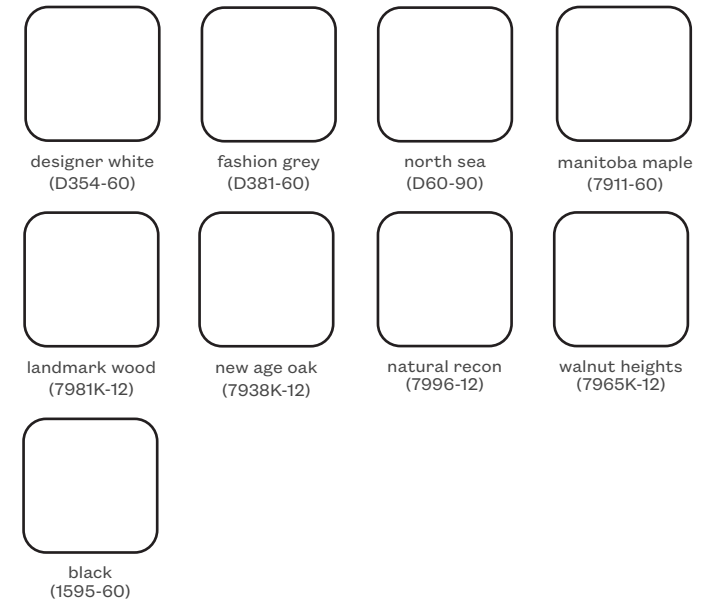

VENEER

WRAPPED LAMINATE

*woodgrains contain texture

SOFT TOUCH LAMINATE

LAMINATE

METAL

WOOL

*additional colorways available at a premium

PET

MISCELLANEOUS