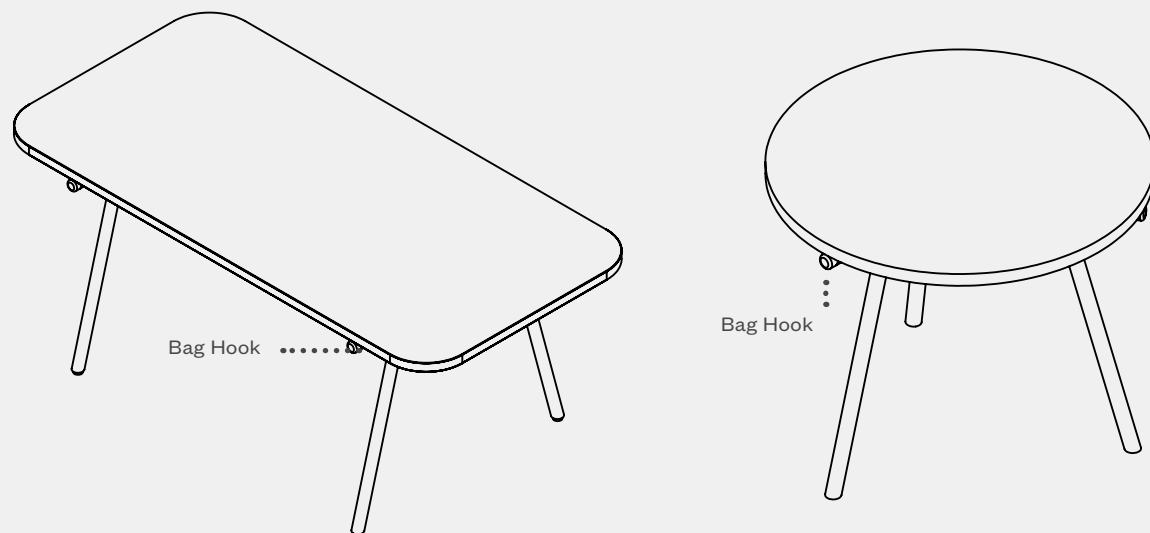

Sevens.

Sevens' playful stature and simplistic design makes this occasional table ideal for any setting. Available in round or rectangular designs. Added bonus: hang your bag on these 'seven' inspired legs.

DIMENSIONS

Rectangular Top: 72"W x 36"D x 29.5"H
Round Top: 36"Dia x 29.5"H

DESIGN DETAILS

Surface Corner: 6" Radius*
*rectangular only
Glide: 1" Leveler
Surface Thickness: 1.25" Thick

FINISHES (Refer to Pair Palette)

Surface: Veneer* *curated palette*
Edge band: Matching | Exposed Baltic Birch Plywood
Base: Metal
Plug: Sold White Oak* *stained to match Walnut Veneer*

VENEER

WRAPPED LAMINATE

**woodgrains contain texture*