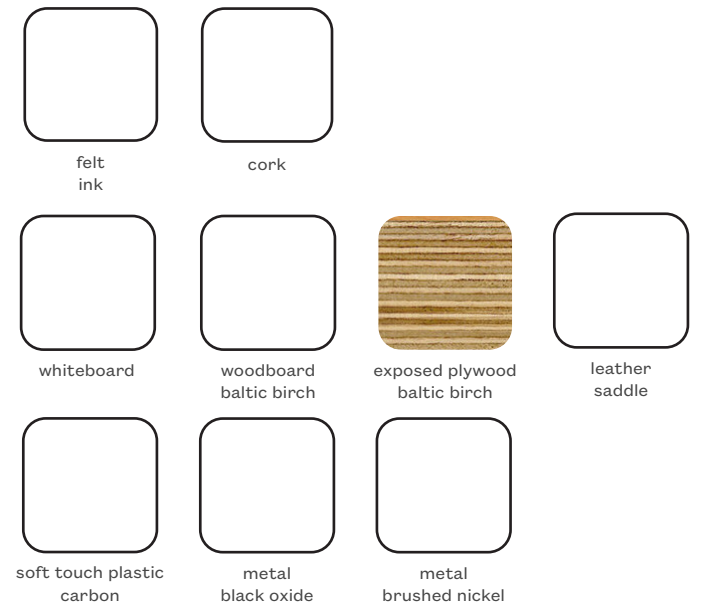

Surface: Veneer* *curated palette*
Edge band: Matching | Exposed Baltic Birch Plywood
Base: Metal
Plug: Sold White Oak* *stained to match Walnut Veneer*

VENEER

WRAPPED LAMINATE

**woodgrains contain texture*

SOFT TOUCH LAMINATE

LAMINATE

METAL

WOOL

**additional colorways available at a premium*

PET

MISCELLANEOUS

SOFT TOUCH GLASS