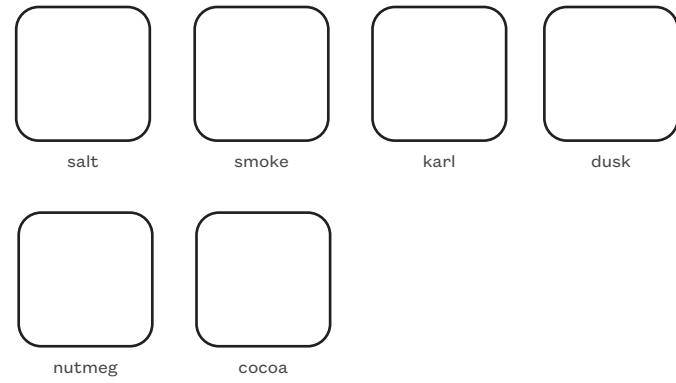

DIMENSIONS

Rectangular Top: 72"W x 36"D x 29.5"H
Round Top: 36"Dia x 29.5"H

DESIGN DETAILS

Surface Corner: 6" Radius*
*rectangular only
Glide: 1" Leveler
Surface Thickness: 1.25" Thick

FINISHES (Refer to Pair Palette)

Surface: Veneer* *curated palette*
Edge band: Matching | Exposed Baltic Birch Plywood
Base: Metal
Plug: Sold White Oak* *stained to match Walnut Veneer*

VENEER

WRAPPED LAMINATE

**woodgrains contain texture*