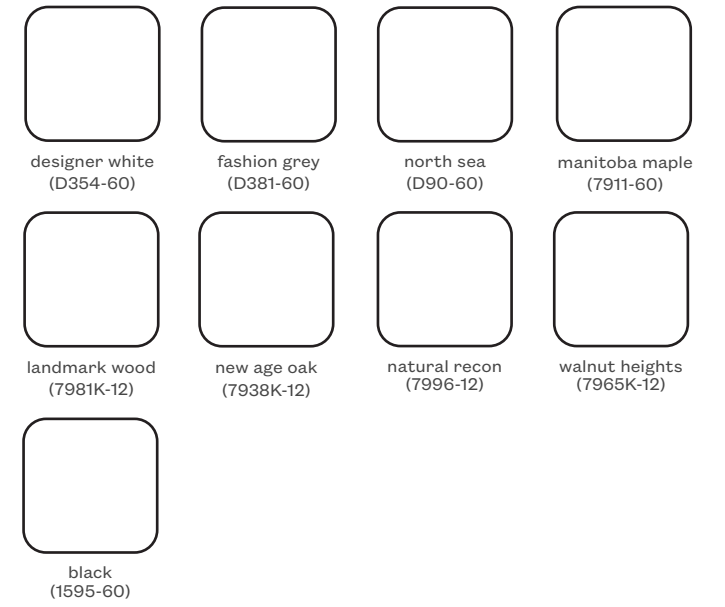

VENEER

WRAPPED LAMINATE

**woodgrains contain texture*

SOFT TOUCH LAMINATE

LAMINATE

METAL

WOOL

**additional colorways available at a premium*