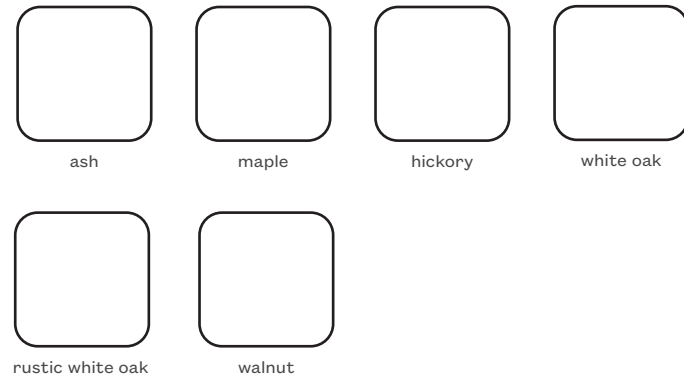

Stash.

Conceal all the little things and charge your personal devices in an easy to access drawer. Keep your workspace clear and bags off the floor with the integrated bag hook.

DIMENSIONS

Overall Dimensions: 17"W x 13"D x 2"H
Interior: 15"W x 11.75"D
Clear Dimension: 17.75"W x 13.75"D

POWER

Infeed: 15AMP Softwired
USB: Single USB-A Port

DESIGN DETAILS

Bag Hook: Interchangeable Left or Right-Handed
Minimum Surface Thickness: 1" thick

FINISHES *(Refer to Pair Palette)*

Pencil Drawer: Metal
Lining: Cork
USB: Black

VENEER

WRAPPED LAMINATE

**woodgrains contain texture*

SOFT TOUCH LAMINATE

LAMINATE

METAL

WOOL

**additional colorways available at a premium*