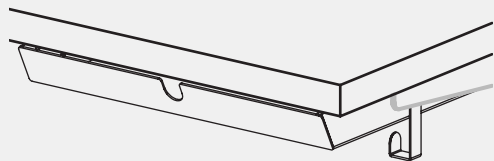

Stash.

Conceal all the little things and charge your personal devices in an easy to access drawer. Keep your workspace clear and bags off the floor with the integrated bag hook.

DIMENSIONS

Overall Dimensions: 17"W x 13"D x 2"H
Interior: 15"W x 11.75"D
Clear Dimension: 17.75"W x 13.75"D

POWER

Infeed: 15AMP Softwired
USB: Single USB-A Port

DESIGN DETAILS

Bag Hook: Interchangeable Left or Right-Handed
Minimum Surface Thickness: 1" thick

FINISHES *(Refer to Pair Palette)*

Pencil Drawer: Metal
Lining: Cork
USB: Black