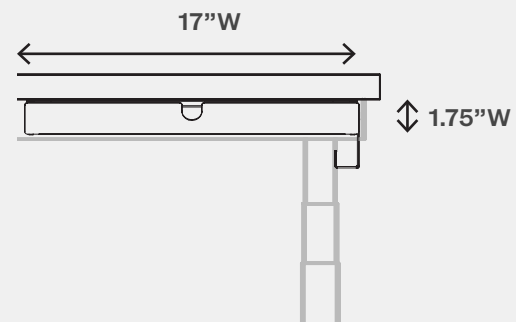

Stash.

Conceal all the little things and charge your personal devices in an easy to access drawer. Keep your workspace clear and bags off the floor with the integrated bag hook.

DIMENSIONS

Overall Dimensions: 17"W x 13"D x 2"H
Interior: 15"W x 11.75"D
Clear Dimension: 17.75"W x 13.75"D

POWER

Infeed: 15AMP Softwired
USB: Single USB-A Port

DESIGN DETAILS

Bag Hook: Interchangeable Left or Right-Handed
Minimum Surface Thickness: 1" thick

FINISHES *(Refer to Pair Palette)*

Pencil Drawer: Metal
Lining: Cork
USB: Black