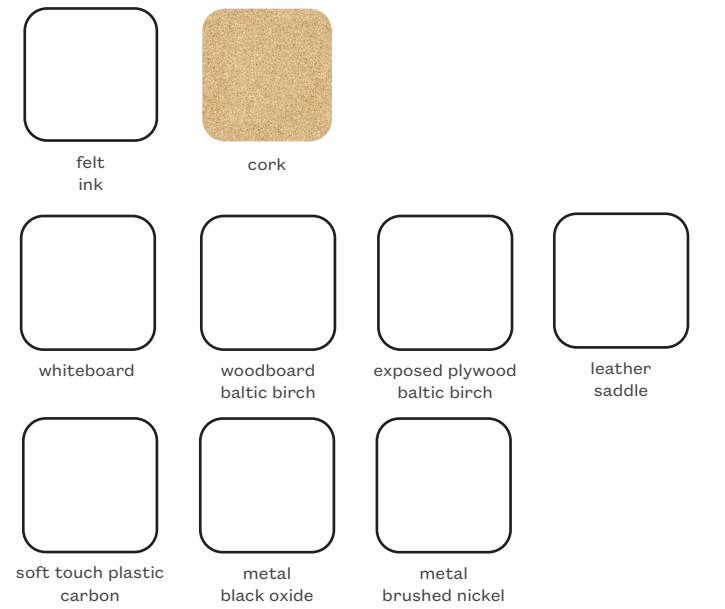

MISCELLANEOUS