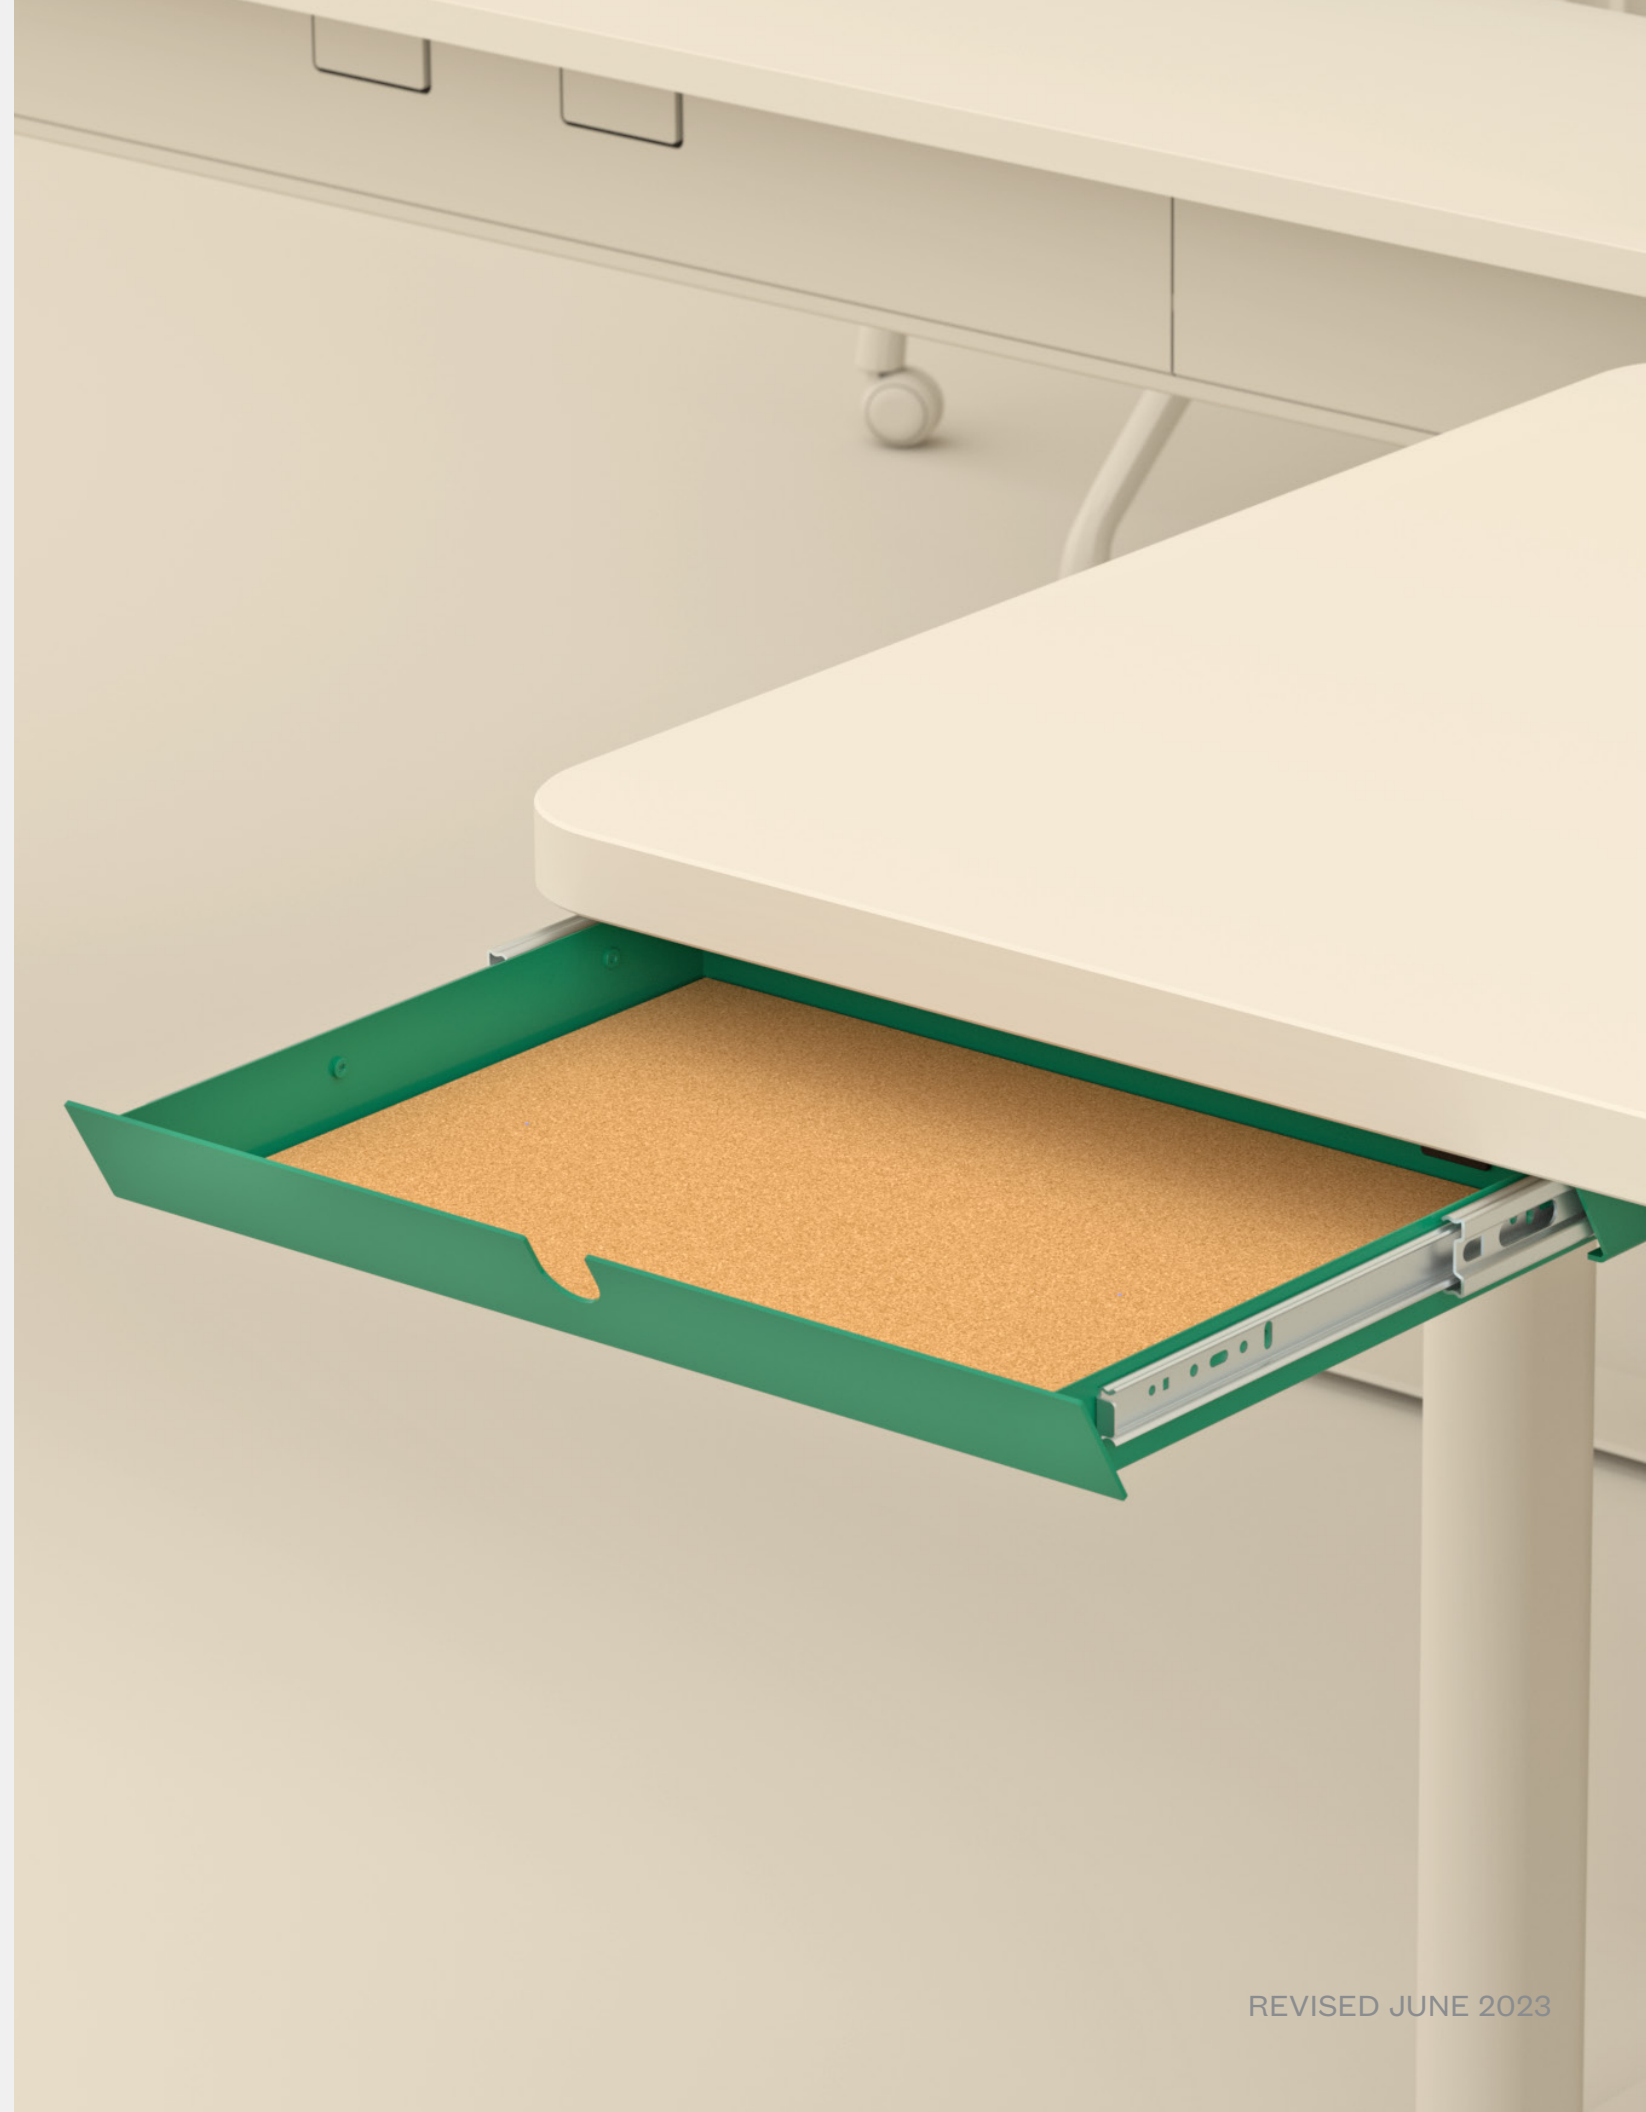

Stash.

Conceal all the little things and charge your personal devices in an easy to access drawer. Keep your workspace clear and bags off the floor with the integrated bag hook.

DIMENSIONS

Overall Dimensions: 17"W x 13"D x 2"H
Interior: 15"W x 11.75"D
Clear Dimension: 17.75"W x 13.75"D

POWER

Infeed: 15AMP Softwired
USB: Single USB-A Port

DESIGN DETAILS

Bag Hook: Interchangeable Left or Right-Handed
Minimum Surface Thickness: 1" thick

FINISHES *(Refer to Pair Palette)*

Pencil Drawer: Metal
Lining: Cork
USB: Black

VENEER

WRAPPED LAMINATE

**woodgrains contain texture*

SOFT TOUCH LAMINATE

LAMINATE

METAL

WOOL

**additional colorways available at a premium*