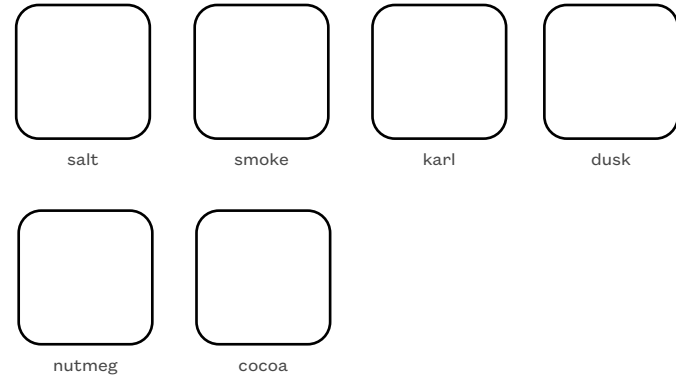

WRAPPED LAMINATE

*woodgrains contain texture