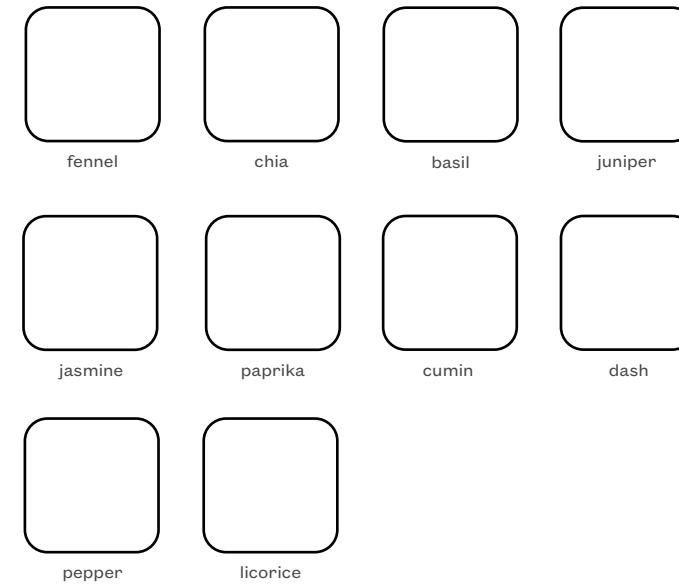

VENEER

WRAPPED LAMINATE

*woodgrains contain texture

SOFT TOUCH LAMINATE

LAMINATE

METAL

WOOL

*additional colorways available at a premium

PET

MISCELLANEOUS