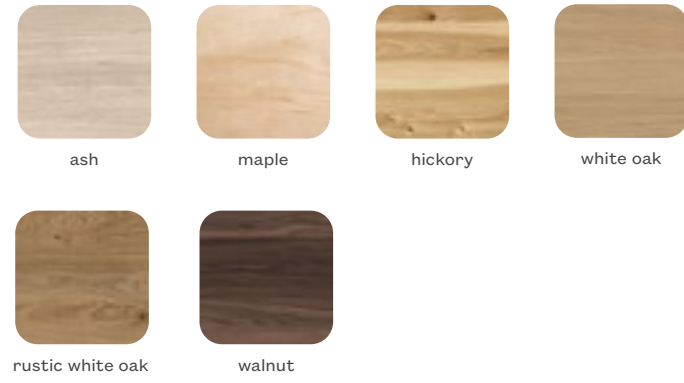

Serif.

This table gives a nod to typography with its delicate legs, drawing inspiration from the Serif typeface. Available in round or rectangular designs.

DIMENSIONS

Rectangular Top: 72"W | 84"W x 36"D
Round Top: 36"Dia | 42"Dia | 48"Dia
Height: 29"H (Seated) | 42"H (Bar)

DESIGN DETAILS

Surface Corner: 6" Radius*
**rectangular only*
Glide: 1" Leveler
Surface Thickness: 1.25" Thick

FINISHES (Refer to Pair Palette)

Surface: Veneer | Laminate
Edgeband: Matching | Baltic Birch Exposed Plywood
Base: Metal

VENEER

WRAPPED LAMINATE

**woodgrains contain texture*

SOFT TOUCH LAMINATE

LAMINATE

METAL

WOOL

**additional colorways available at a premium*

orange offwhite stonegrey lightblue

jeans

BIO PLASTIC

sage forest ocean navy

clay eggshell ochre blossom

terracotta onyx

madebypair.com

Email hello@madebypair.com for more information.