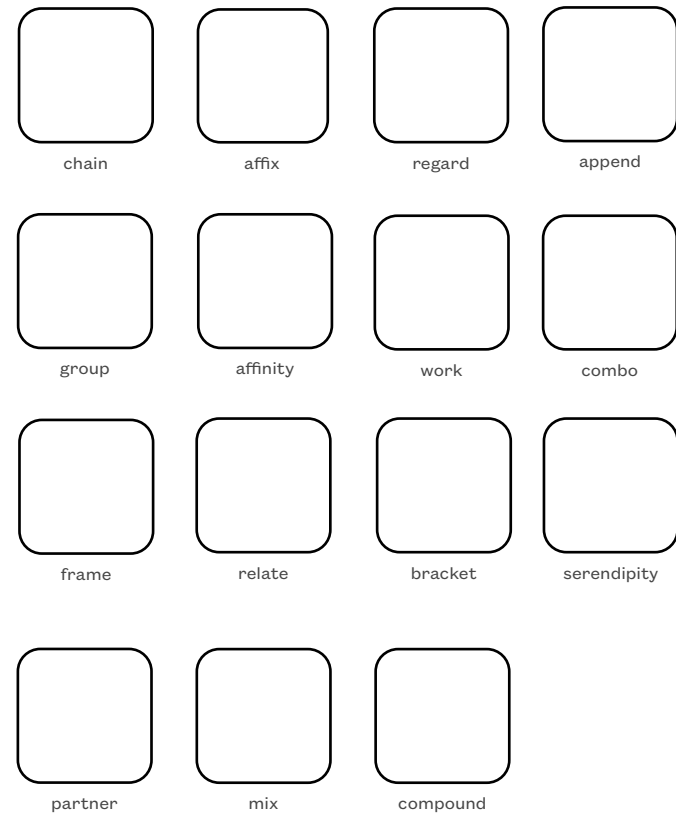

Serif.

This table gives a nod to typography with its delicate legs, drawing inspiration from the Serif typeface. Available in round or rectangular designs.

DIMENSIONS

Rectangular Top: 72"W | 84"W x 36"D
Round Top: 36"Dia | 42"Dia | 48"Dia
Height: 29"H (Seated) | 42"H (Bar)

DESIGN DETAILS

Surface Corner: 6" Radius*
**rectangular only*
Glide: 1" Leveler
Surface Thickness: 1.25" Thick

FINISHES (Refer to Pair Palette)

Surface: Veneer | Laminate
Edgeband: Matching | Baltic Birch Exposed Plywood
Base: Metal

VENEER

WRAPPED LAMINATE

**woodgrains contain texture*

SOFT TOUCH LAMINATE

LAMINATE

METAL

WOOL

**additional colorways available at a premium*