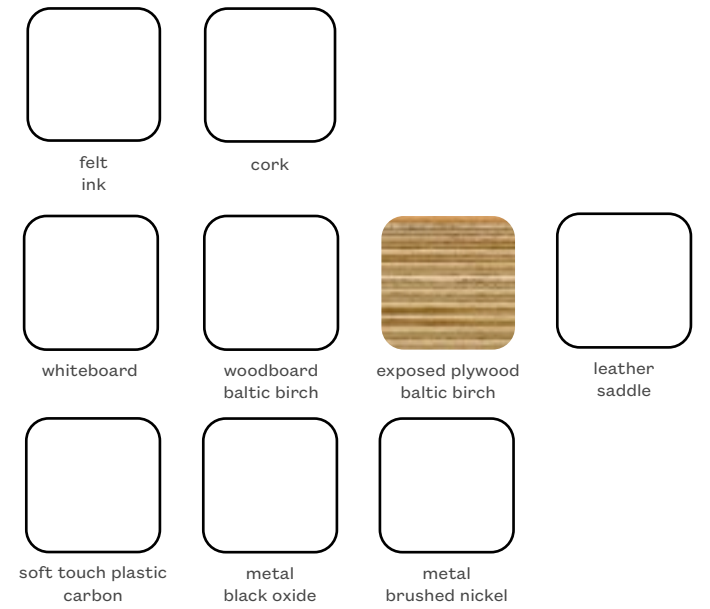

MISCELLANEOUS