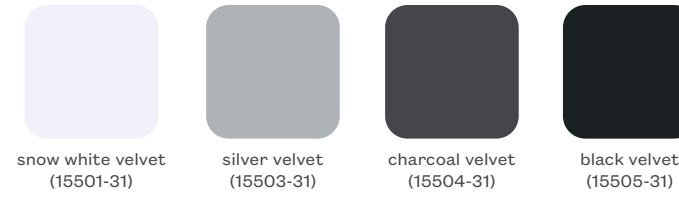

VENEER

WRAPPED LAMINATE

**woodgrains contain texture*

SOFT TOUCH LAMINATE

LAMINATE

METAL

WOOL

**additional colorways available at a premium*