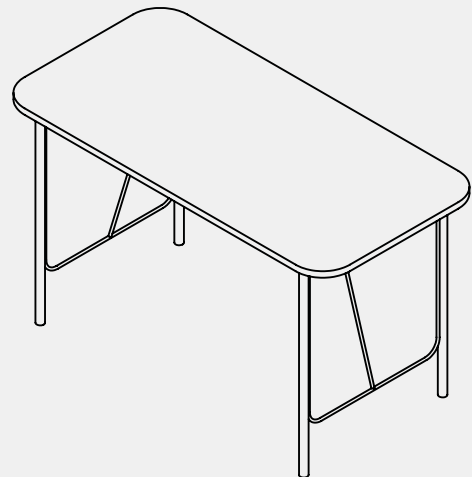

Serif.

This table gives a nod to typography with its delicate legs, drawing inspiration from the Serif typeface. Available in round or rectangular designs.

DIMENSIONS

Rectangular Top: 72"W | 84"W x 36"D
Round Top: 36"Dia | 42"Dia | 48"Dia
Height: 29"H (Seated) | 42"H (Bar)

DESIGN DETAILS

Surface Corner: 6" Radius*
**rectangular only*
Glide: 1" Leveler
Surface Thickness: 1.25" Thick

FINISHES (Refer to Pair Palette)

Surface: Veneer | Laminate
Edgeband: Matching | Baltic Birch Exposed Plywood
Base: Metal