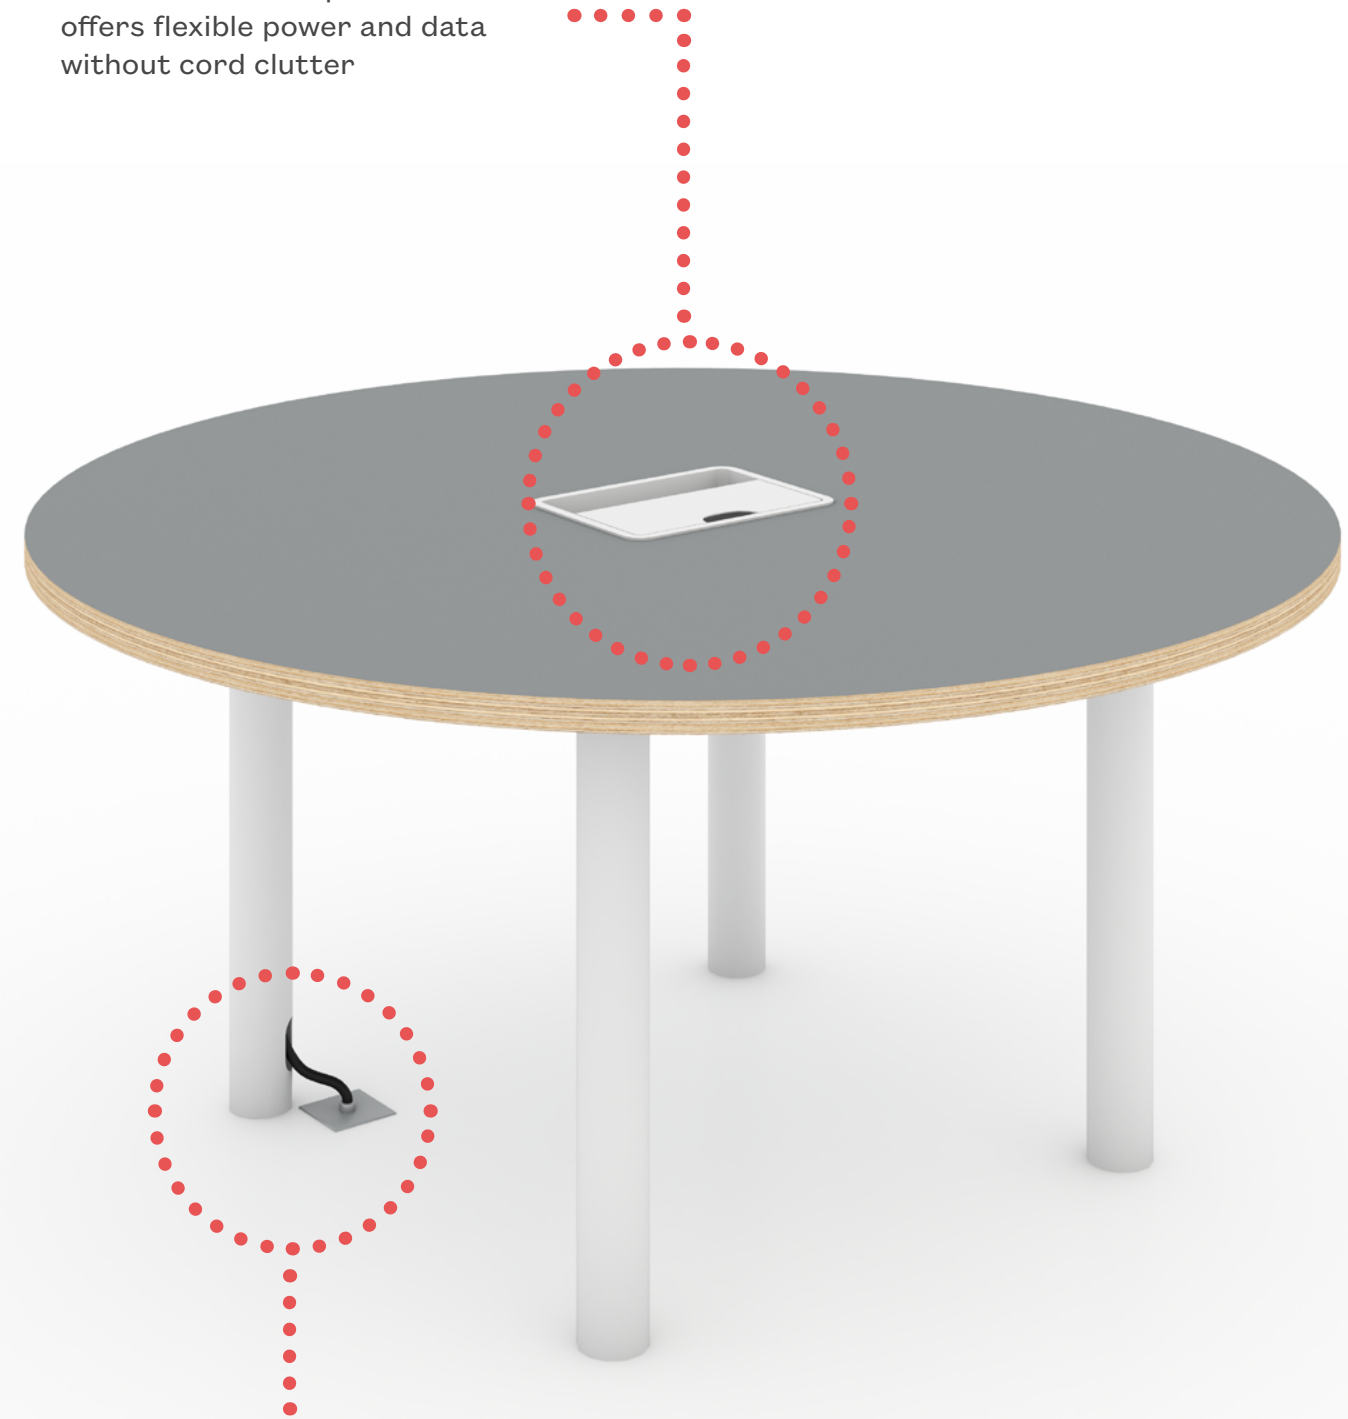

# BYOT Round + Square.

For when you want to gather, eat, chat, or focus.

BYOT Round + Square are multipurpose tables with Bento (customizable power) built right in. Use these simple designs in countless applications, and with a variety of base styles and surface materials, BYOT Round + Square can fit into any situation.

### FINISHES *(Refer to Pair Palette)*

Surface:	Veneer   Laminate   Soft Touch Glass
Edge Band:	Matching   Exposed Baltic Birch Plywood
Base:	Metal
Bento:	Metal

**BENTO**

**EASY INSTALLATION**.....

- Installs through table top
- Infeed styles Hardwired or Softwired (15 AMPS)

**PACKED WITH POWER**

Bento is a table top solution that offers flexible power and data without cord clutter

**SMART WIRE MANAGEMENT**

Run power and data cables through one leg or center drop.

INFEED DETAILS