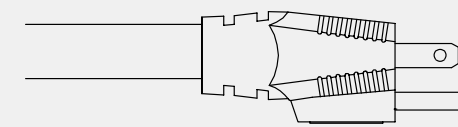

**PACKED WITH POWER**

Bento is a table top solution that offers flexible power and data without cord clutter

**SMART WIRE MANAGEMENT**

Run power and data cables through one leg or center drop.

INFEED DETAILS

Softwired, 15 AMPS

Hardwired, 1 Circuit

ROUND

SQUARE

Square

Radius

1 Piece | 1 Bento | 54" - 60" DIA

2 Piece | 1 Bento | 66" - 72" DIA