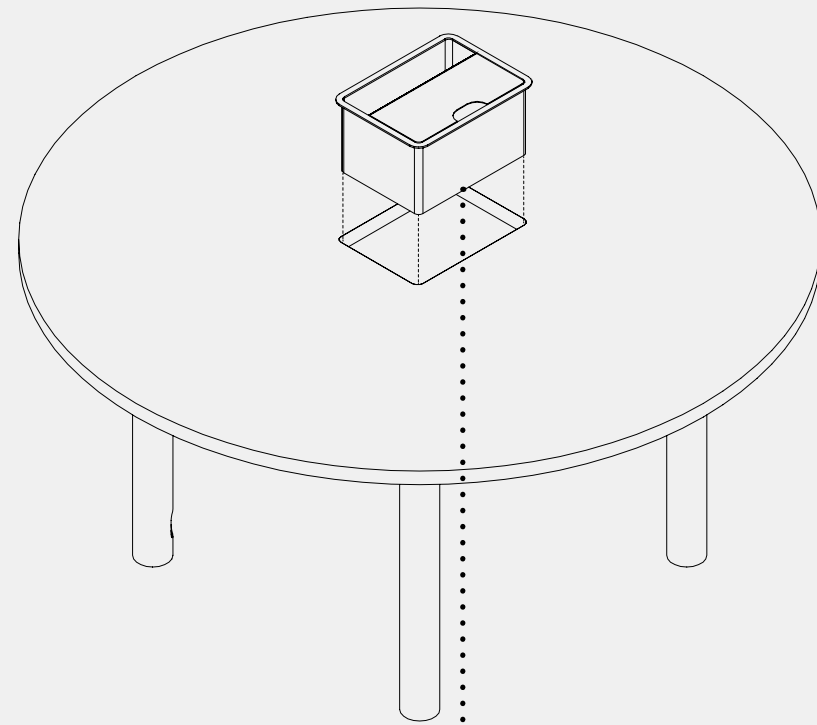

### DESIGN DETAILS

(1) Piece Top:	54" - 60" DIA
(2) Piece Top:	66" - 72" DIA
Glide	1.25" Leveler

### POWER

1 Bento	54" - 72" DIA
Infeed:	72"L*   120"L Softwired (UL Listed), 15 AMPS 72"L*   120"L Hardwired (UL Listed), Straight Coupler
Infeed Location:	Leg or Center Drop* <i>*72"L Suggested for center drop only</i>

### FINISHES *(Refer to Pair Palette)*

Surface:	Veneer   Laminate   Soft Touch Glass
Edge Band:	Matching   Exposed Baltic Birch Plywood
Base:	Metal
Bento:	Metal

**BENTO**

**EASY INSTALLATION**.....

- Installs through table top
- Infeed styles Hardwired or Softwired (15 AMPS)

**PACKED WITH POWER**

Bento is a table top solution that offers flexible power and data without cord clutter

**SMART WIRE MANAGEMENT**

Run power and data cables through one leg or center drop.

INFEED DETAILS