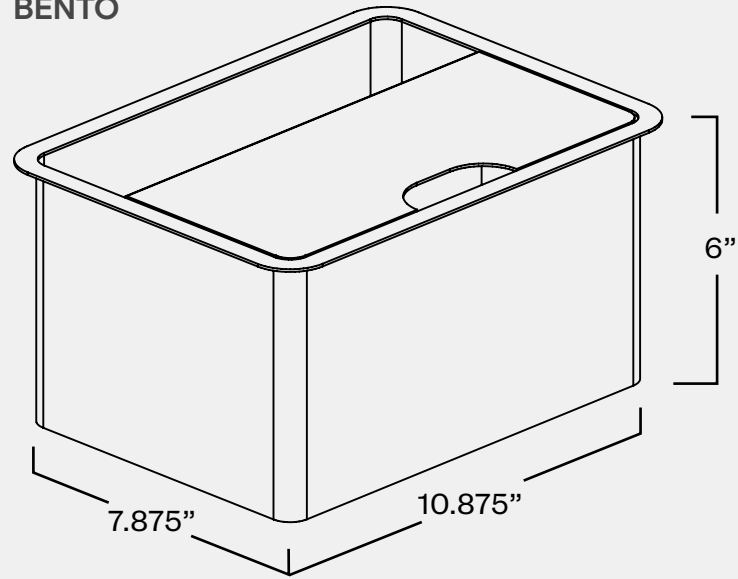

BENTO

EASY INSTALLATION.....

- Installs through table top
- Infeed styles Hardwired or Softwired (15 AMPS)