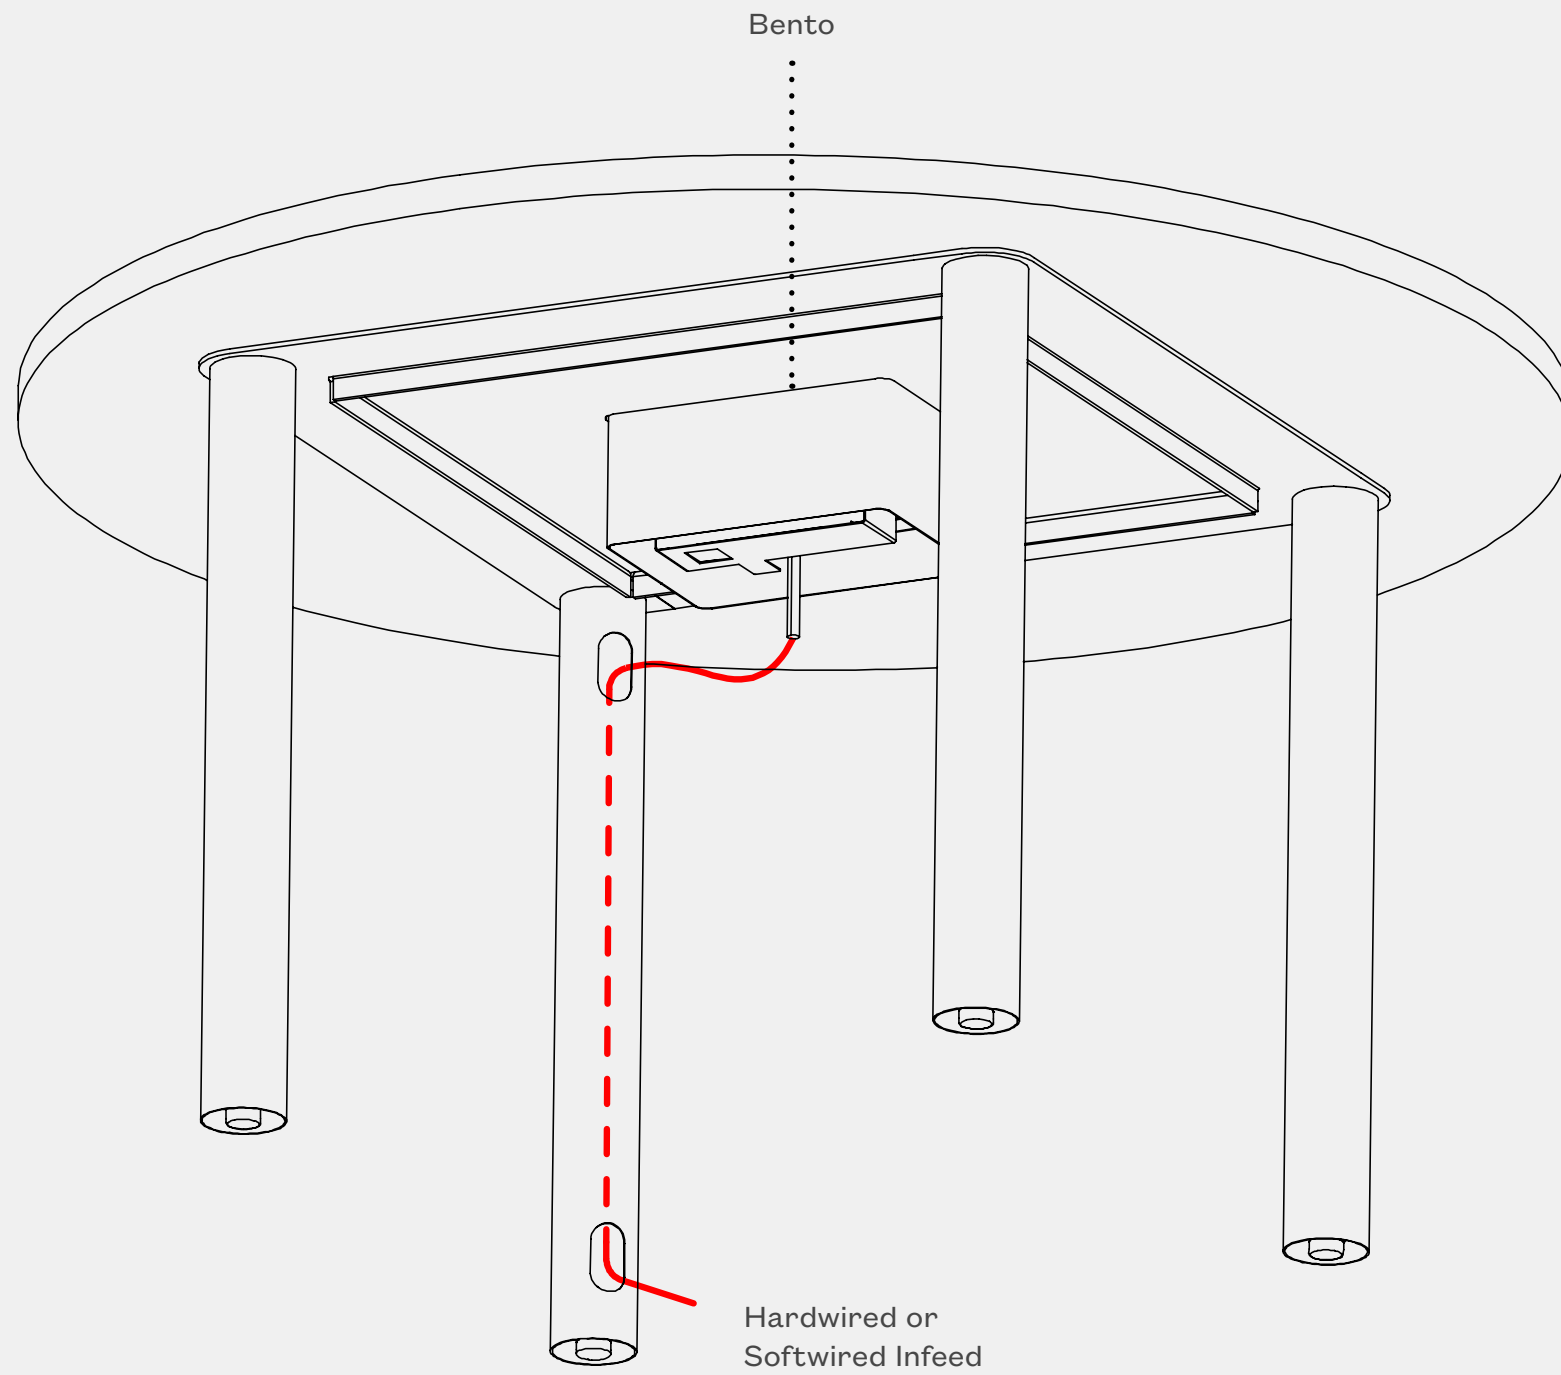

### FINISHES *(Refer to Pair Palette)*

Surface:	Veneer   Laminate   Soft Touch Glass
Edge Band:	Matching   Exposed Baltic Birch Plywood
Base:	Metal
Bento:	Metal

**BENTO**

**EASY INSTALLATION**.....

- Installs through table top
- Infeed styles Hardwired or Softwired (15 AMPS)

**PACKED WITH POWER**

Bento is a table top solution that offers flexible power and data without cord clutter

**SMART WIRE MANAGEMENT**

Run power and data cables through one leg or center drop.

INFEED DETAILS