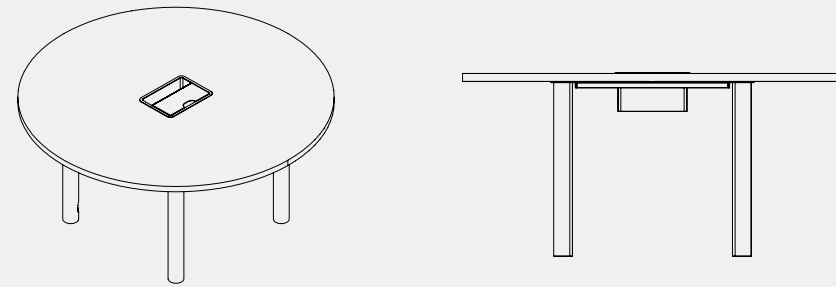

1 Piece | 1 Bento | 54"W x 54"D | 60"W x 60"D

2 Piece | 1 Bento | 66"W x 66"D | 72"W x 72"D

BYOT ROUND + SQUARE | BASE\*

HASHI

FARM

PILLAR

FACTORY