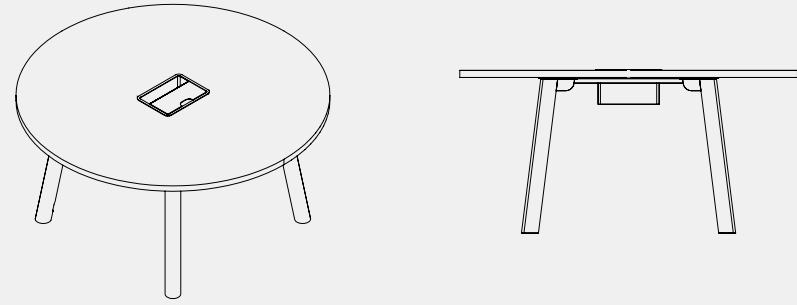

1 Piece | 1 Bento | 54"W x 54"D | 60"W x 60"D

2 Piece | 1 Bento | 66"W x 66"D | 72"W x 72"D

BYOT ROUND + SQUARE | BASE\*

HASHI

FARM

PILLAR

FACTORY