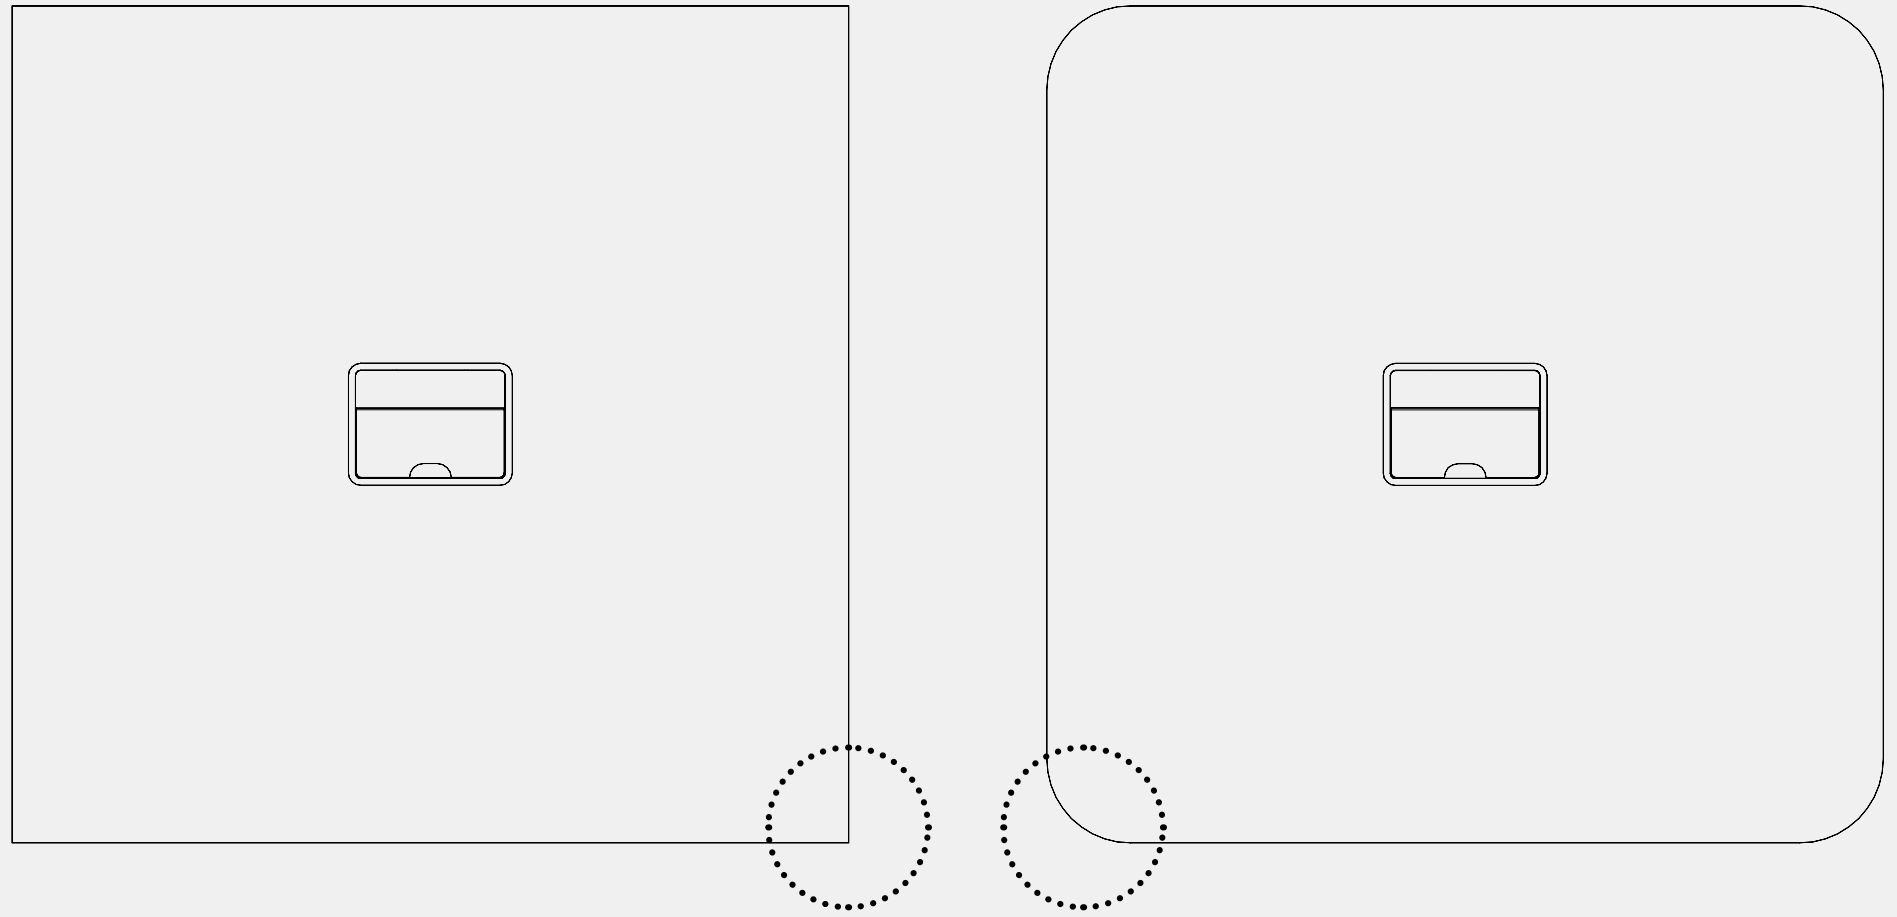

Softwired, 15 AMPS

Hardwired, 1 Circuit

ROUND

SQUARE

Square

Radius

1 Piece | 1 Bento | 54" - 60" DIA

2 Piece | 1 Bento | 66" - 72" DIA