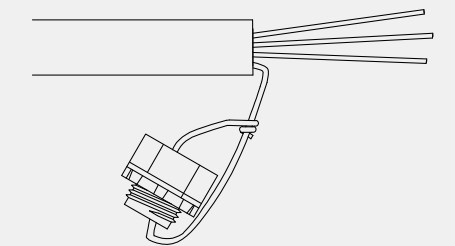

**PACKED WITH POWER**

Bento is a table top solution that offers flexible power and data without cord clutter

**SMART WIRE MANAGEMENT**

Run power and data cables through one leg or center drop.

INFEED DETAILS

Softwired, 15 AMPS

Hardwired, 1 Circuit

ROUND

SQUARE

Square

Radius

1 Piece | 1 Bento | 54" - 60" DIA

2 Piece | 1 Bento | 66" - 72" DIA

1 Piece | 1 Bento | 54"W x 54"D | 60"W x 60"D

2 Piece | 1 Bento | 66"W x 66"D | 72"W x 72"D

BYOT ROUND + SQUARE | BASE\*

HASHI

FARM

PILLAR

FACTORY