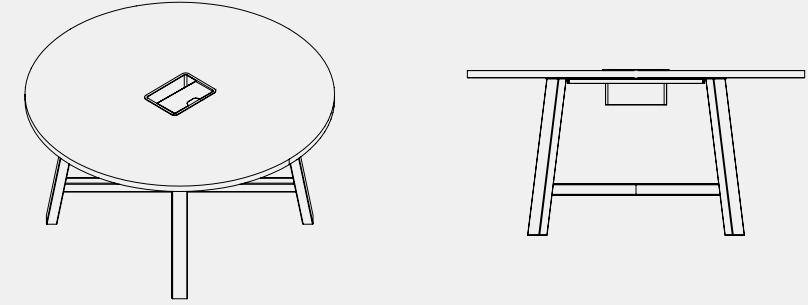

1 Piece | 1 Bento | 54"W x 54"D | 60"W x 60"D

2 Piece | 1 Bento | 66"W x 66"D | 72"W x 72"D

BYOT ROUND + SQUARE | BASE\*

HASHI

FARM

PILLAR

FACTORY