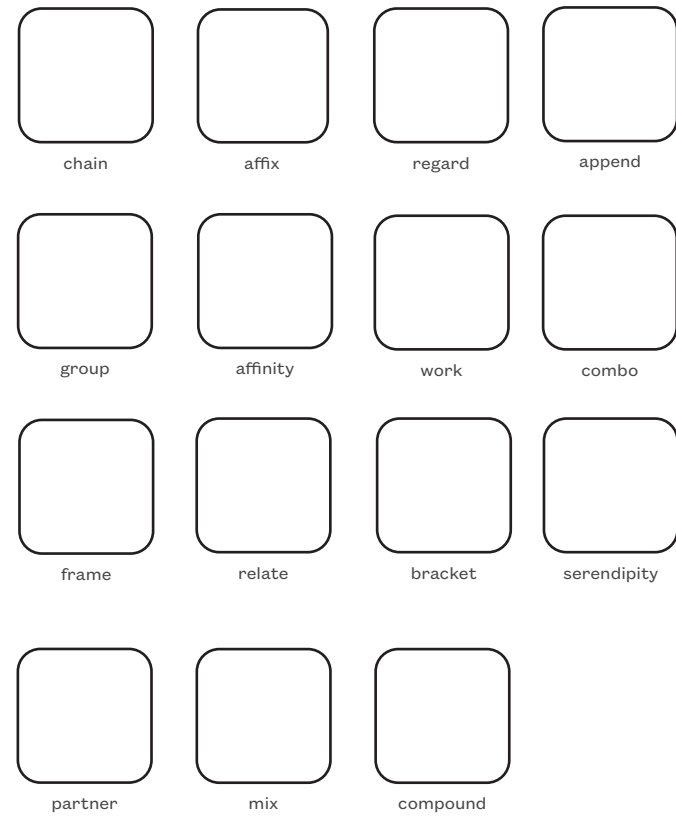

**woodgrains contain texture*

SOFT TOUCH LAMINATE

LAMINATE

METAL

WOOL

**additional colorways available at a premium*

PET

MISCELLANEOUS