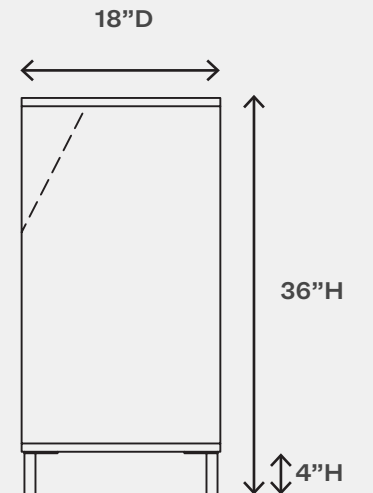

REVISED JUNE 2023

OSCAR COLLECTION

DIMENSIONS

Width:	60" 72"
Depth:	18"
Overall Heights:	29" <i>(includes 4" H Base)</i> 36" <i>(includes 4" H Base. Front Loading Waste Recycle only)</i>

STYLES

Store:	Enclosed Cubby Open Shelf Enclosed Shelf Combo Shelf
Waste Recycle: Base:	Top Loading Drawer Loading Front Loading Post Square Post Cylindrical Sled Square Sled Radius

(One Adjustable Shelf Per Enclosure)

60"W Interior Dimension:
72"W Interior Dimension:

18"W x 23"H
16"W x 23"H

COMBO SHELF

*(One Adjustable Shelf Per Enclosure;
Fixed Open Shelf)*

60"W Enclosed Interior Dimension:
60"W Open Interior Dimension:
72"W Enclosed Interior Dimension:
72"W Open Interior Dimension:

(top view)

DRAWER LOADING

(includes three 10 gallon bins)

(includes counterweights)

60"W Interior Dimension:

19"W x 23"H

72"W Interior Dimension:

17"W x 23"H

FRONT LOADING

(includes three 10 gallon bins)

60"W Interior Dimension:

18"W x 20"H

72"W Interior Dimension:

16"W x 20"H

VENEER

WRAPPED LAMINATE