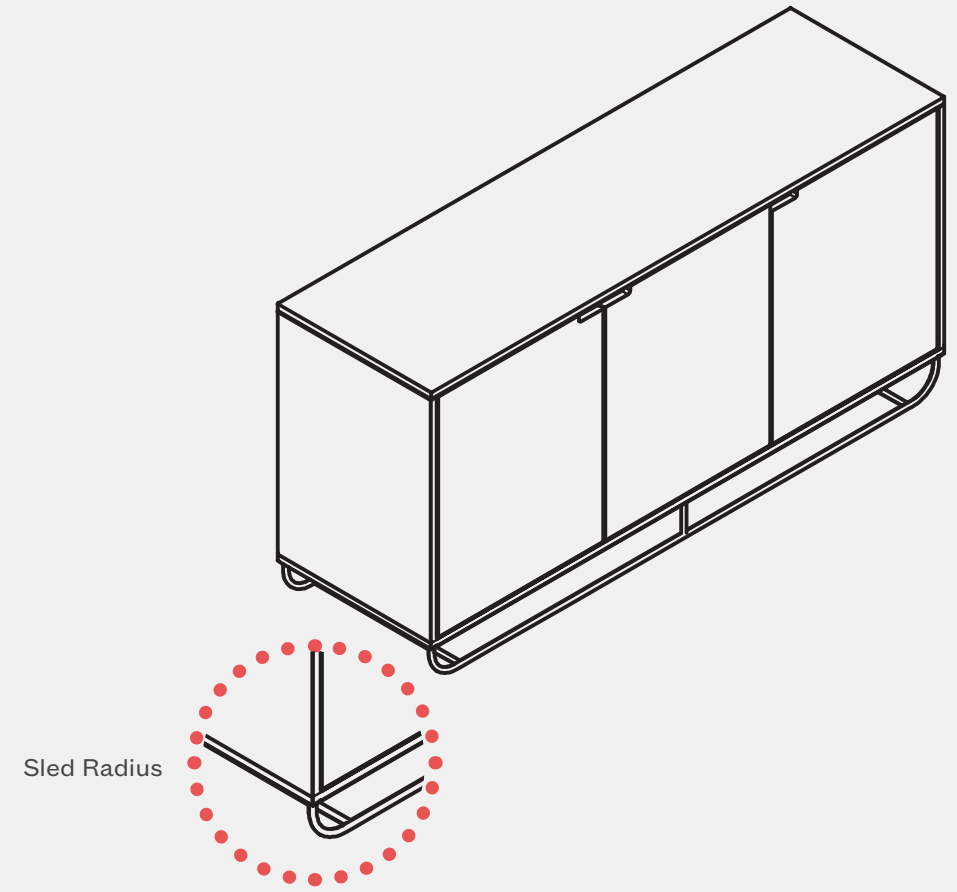

(top view)

DRAWER LOADING

(includes three 10 gallon bins)

(includes counterweights)

60"W Interior Dimension:

19"W x 23"H

72"W Interior Dimension:

17"W x 23"H

FRONT LOADING

(includes three 10 gallon bins)

60"W Interior Dimension:

18"W x 20"H

72"W Interior Dimension:

16"W x 20"H

VENEER

WRAPPED LAMINATE