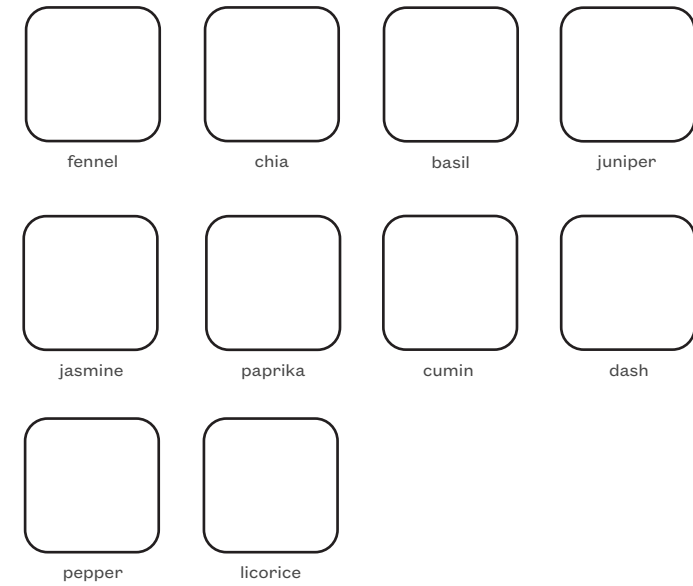

**woodgrains contain texture*

SOFT TOUCH LAMINATE

LAMINATE

METAL

WOOL

**additional colorways available at a premium*

PET

MISCELLANEOUS