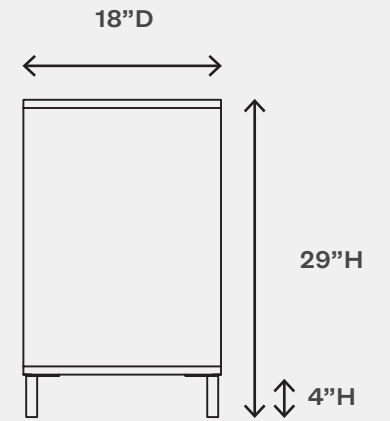

REVISED JUNE 2023

OSCAR COLLECTION

DIMENSIONS

Width:	60" 72"
Depth:	18"
Overall Heights:	29" <i>(includes 4" H Base)</i> 36" <i>(includes 4" H Base. Front Loading Waste Recycle only)</i>

STYLES

Store:	Enclosed Cubby Open Shelf Enclosed Shelf Combo Shelf
Waste Recycle: Base:	Top Loading Drawer Loading Front Loading Post Square Post Cylindrical Sled Square Sled Radius

ENCLOSED CUBBY

60"W Interior Dimension:
72"W Interior Dimension:

13"W x 11"H
13"W x 11"H

OPEN SHELF

(Fixed Shelf)

60"W Interior Dimension:
72"W Interior Dimension:

19"W x 11"H
17"W x 11"H

ENCLOSED SHELF

(One Adjustable Shelf Per Enclosure)

60"W Interior Dimension:
72"W Interior Dimension:

18"W x 23"H
16"W x 23"H

COMBO SHELF

*(One Adjustable Shelf Per Enclosure;
Fixed Open Shelf)*

60"W Enclosed Interior Dimension:
60"W Open Interior Dimension:
72"W Enclosed Interior Dimension:
72"W Open Interior Dimension:

19"W x 23"H
19"W x 11"H
17"W x 23"H
34"W x 11"H

OSCAR COLLECTION | WASTE RECYCLE

TOP LOADING

(includes three 10 gallon bins)

60"W Interior Dimension:

18"W x 23"H

72"W Interior Dimension:

16"W x 23"H