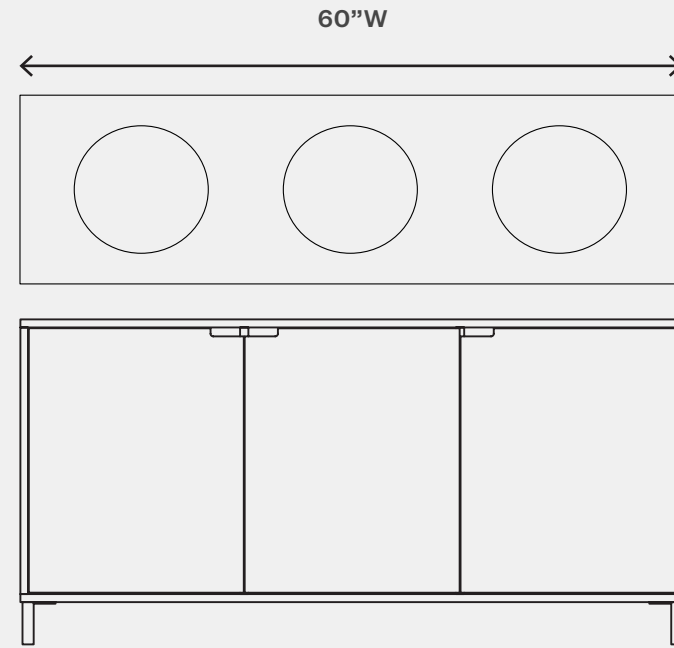

(One Adjustable Shelf Per Enclosure)

60"W Interior Dimension:
72"W Interior Dimension:

18"W x 23"H
16"W x 23"H

COMBO SHELF

*(One Adjustable Shelf Per Enclosure;
Fixed Open Shelf)*

60"W Enclosed Interior Dimension:
60"W Open Interior Dimension:
72"W Enclosed Interior Dimension:
72"W Open Interior Dimension:

19"W x 23"H
19"W x 11"H
17"W x 23"H
34"W x 11"H

OSCAR COLLECTION | WASTE RECYCLE

TOP LOADING

(includes three 10 gallon bins)

60"W Interior Dimension:

18"W x 23"H

72"W Interior Dimension:

16"W x 23"H

(top view)

DRAWER LOADING

(includes three 10 gallon bins)

(includes counterweights)

60"W Interior Dimension:

19"W x 23"H

72"W Interior Dimension:

17"W x 23"H

FRONT LOADING

(includes three 10 gallon bins)

60"W Interior Dimension:

18"W x 20"H

72"W Interior Dimension:

16"W x 20"H

VENEER

WRAPPED LAMINATE