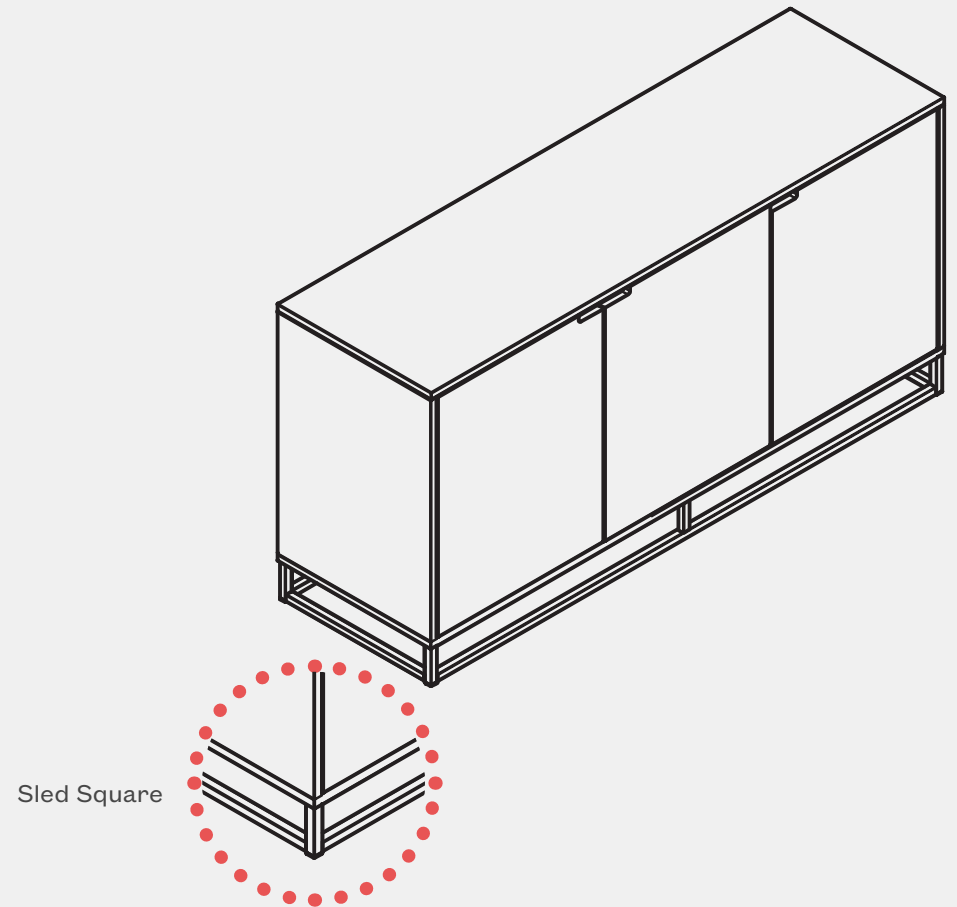

REVISED JUNE 2023

OSCAR COLLECTION

DIMENSIONS

Width:	60" 72"
Depth:	18"
Overall Heights:	29" <i>(includes 4" H Base)</i> 36" <i>(includes 4" H Base. Front Loading Waste Recycle only)</i>

STYLES

Store:	Enclosed Cubby Open Shelf Enclosed Shelf Combo Shelf
Waste Recycle: Base:	Top Loading Drawer Loading Front Loading Post Square Post Cylindrical Sled Square Sled Radius

(top view)

DRAWER LOADING

(includes three 10 gallon bins)

(includes counterweights)

60"W Interior Dimension:

19"W x 23"H

72"W Interior Dimension:

17"W x 23"H

FRONT LOADING

(includes three 10 gallon bins)

60"W Interior Dimension:

18"W x 20"H

72"W Interior Dimension:

16"W x 20"H

VENEER

WRAPPED LAMINATE