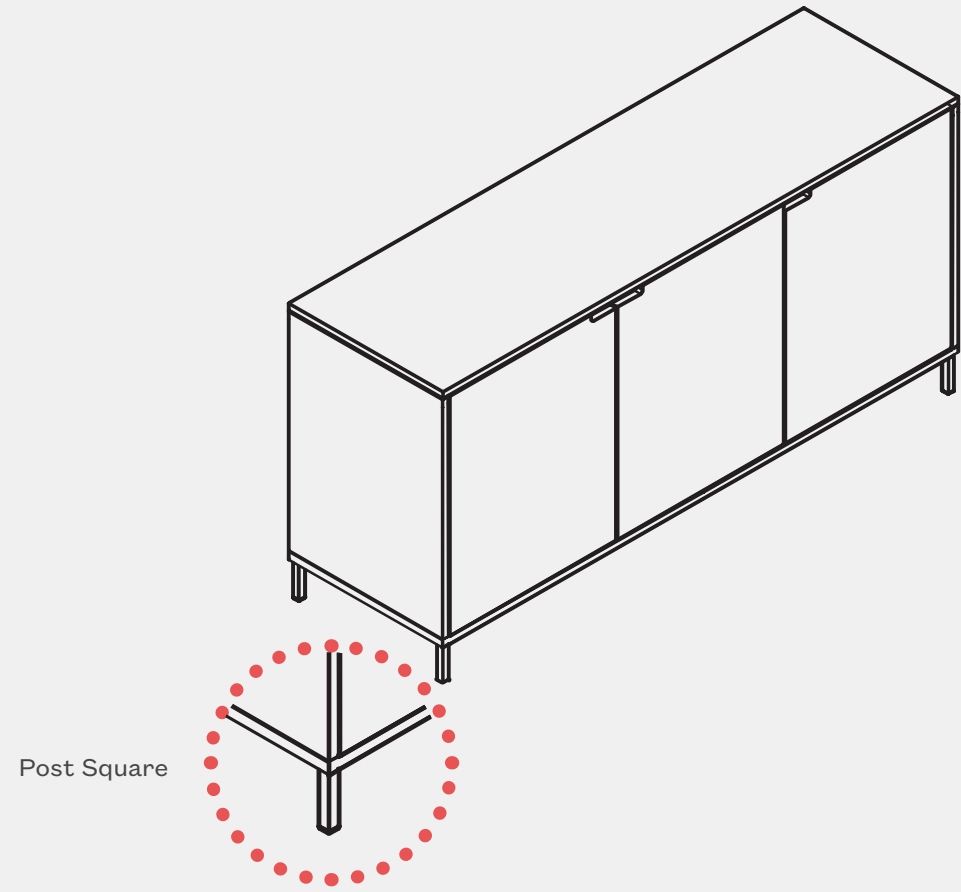

FRONT LOADING

(includes three 10 gallon bins)

60"W Interior Dimension:

18"W x 20"H

72"W Interior Dimension:

16"W x 20"H

VENEER

WRAPPED LAMINATE