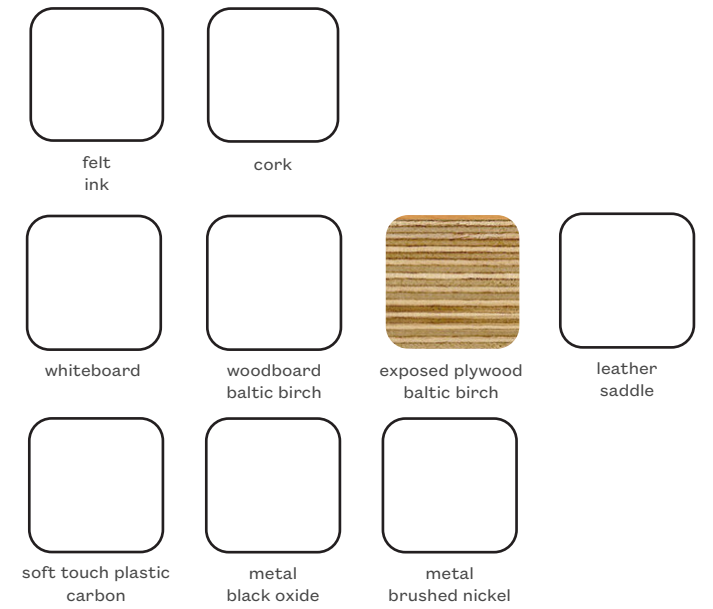

**woodgrains contain texture*

SOFT TOUCH LAMINATE

LAMINATE

METAL

WOOL

**additional colorways available at a premium*

PET

MISCELLANEOUS