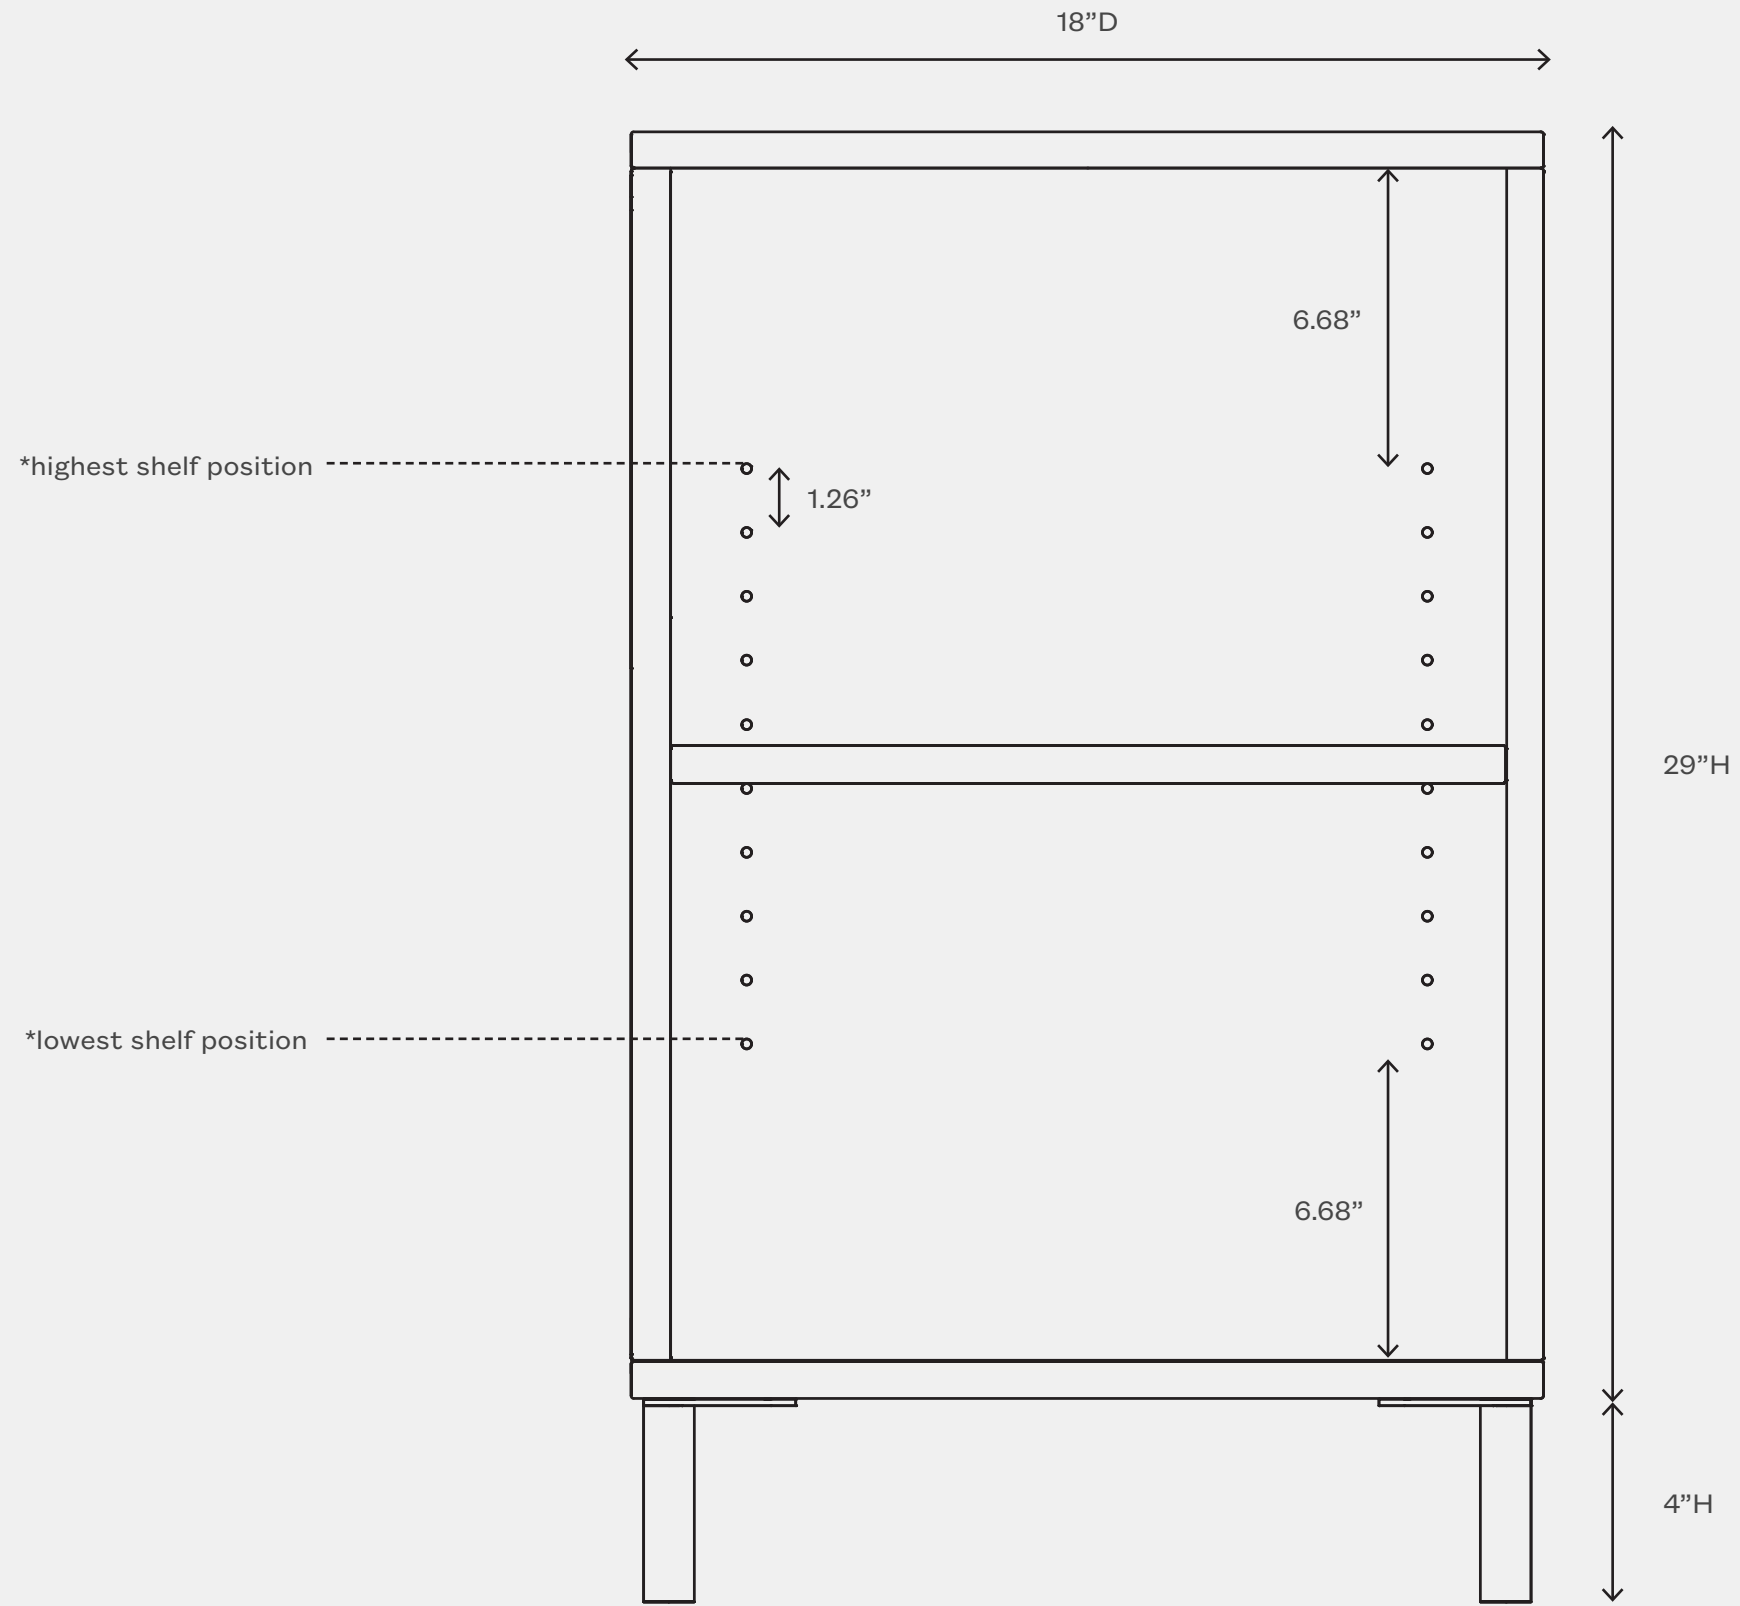

ENCLOSED CUBBY

60"W Interior Dimension:
72"W Interior Dimension:

13"W x 11"H
13"W x 11"H

OPEN SHELF

(Fixed Shelf)

60"W Interior Dimension:
72"W Interior Dimension:

19"W x 11"H
17"W x 11"H

ENCLOSED SHELF

(One Adjustable Shelf Per Enclosure)

60"W Interior Dimension:
72"W Interior Dimension:

18"W x 23"H
16"W x 23"H

COMBO SHELF

*(One Adjustable Shelf Per Enclosure;
Fixed Open Shelf)*

60"W Enclosed Interior Dimension:
60"W Open Interior Dimension:
72"W Enclosed Interior Dimension:
72"W Open Interior Dimension:

19"W x 23"H
19"W x 11"H
17"W x 23"H
34"W x 11"H

OSCAR COLLECTION | WASTE RECYCLE

TOP LOADING

(includes three 10 gallon bins)

60"W Interior Dimension:

18"W x 23"H

72"W Interior Dimension:

16"W x 23"H

(top view)

DRAWER LOADING

(includes three 10 gallon bins)

(includes counterweights)

60"W Interior Dimension:

19"W x 23"H

72"W Interior Dimension:

17"W x 23"H