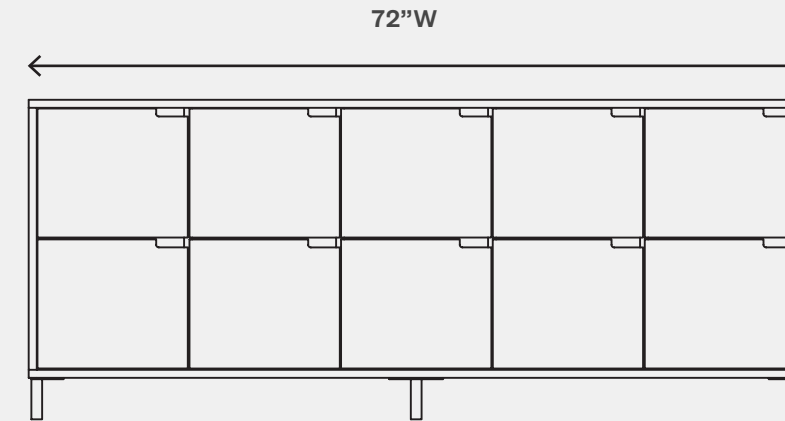

REVISED JUNE 2023

OSCAR COLLECTION

DIMENSIONS

Width:	60" 72"
Depth:	18"
Overall Heights:	29" <i>(includes 4" H Base)</i> 36" <i>(includes 4" H Base. Front Loading Waste Recycle only)</i>

STYLES

Store:	Enclosed Cubby Open Shelf Enclosed Shelf Combo Shelf
Waste Recycle: Base:	Top Loading Drawer Loading Front Loading Post Square Post Cylindrical Sled Square Sled Radius

ENCLOSED CUBBY

60"W Interior Dimension:
72"W Interior Dimension:

13"W x 11"H
13"W x 11"H

OPEN SHELF

(Fixed Shelf)

60"W Interior Dimension:
72"W Interior Dimension:

19"W x 11"H
17"W x 11"H

ENCLOSED SHELF

(One Adjustable Shelf Per Enclosure)

60"W Interior Dimension:
72"W Interior Dimension:

18"W x 23"H
16"W x 23"H

COMBO SHELF

*(One Adjustable Shelf Per Enclosure;
Fixed Open Shelf)*

60"W Enclosed Interior Dimension:
60"W Open Interior Dimension:
72"W Enclosed Interior Dimension:
72"W Open Interior Dimension:

19"W x 23"H
19"W x 11"H
17"W x 23"H
34"W x 11"H

OSCAR COLLECTION | WASTE RECYCLE

TOP LOADING

(includes three 10 gallon bins)

60"W Interior Dimension:

18"W x 23"H

72"W Interior Dimension:

16"W x 23"H