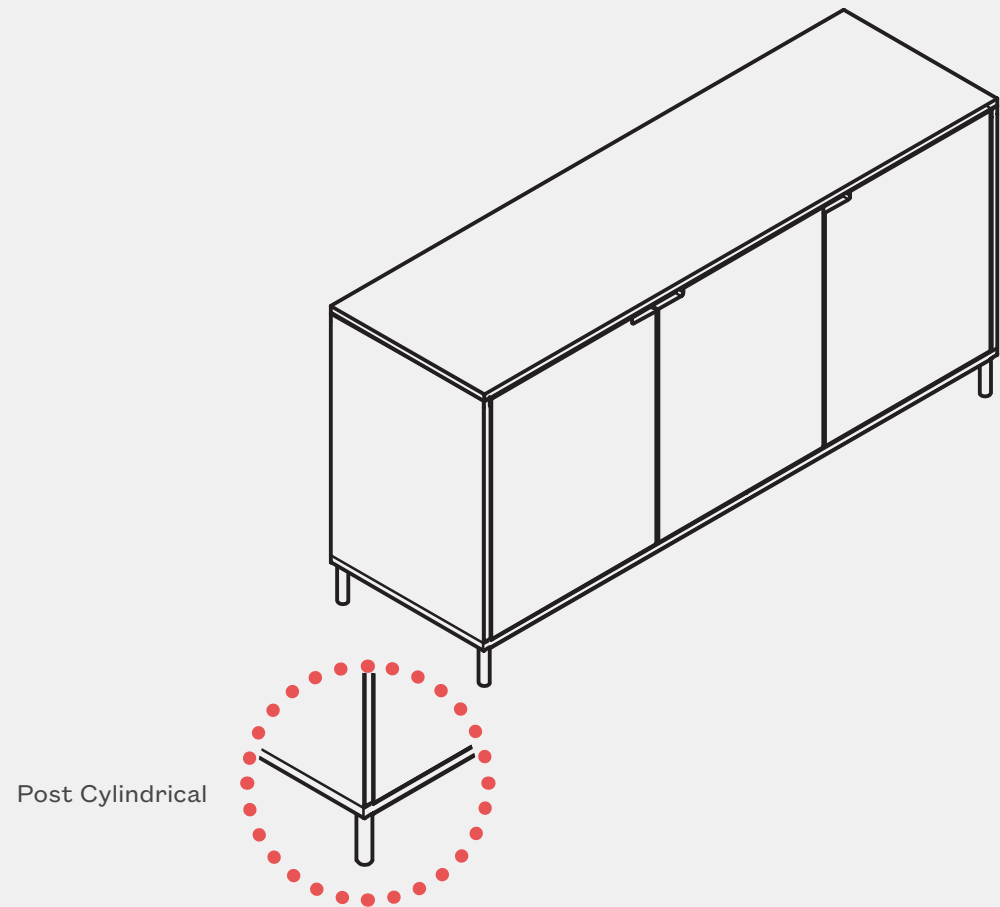

FRONT LOADING

(includes three 10 gallon bins)

60"W Interior Dimension:

18"W x 20"H

72"W Interior Dimension:

16"W x 20"H

VENEER

WRAPPED LAMINATE