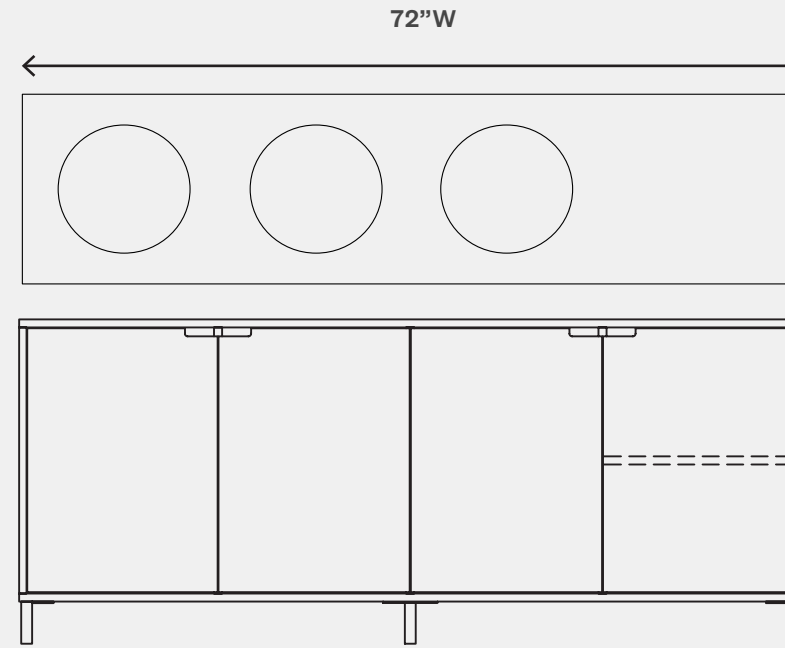

(One Adjustable Shelf Per Enclosure)

60"W Interior Dimension:
72"W Interior Dimension:

18"W x 23"H
16"W x 23"H

COMBO SHELF

*(One Adjustable Shelf Per Enclosure;
Fixed Open Shelf)*

60"W Enclosed Interior Dimension:
60"W Open Interior Dimension:
72"W Enclosed Interior Dimension:
72"W Open Interior Dimension:

19"W x 23"H
19"W x 11"H
17"W x 23"H
34"W x 11"H

OSCAR COLLECTION | WASTE RECYCLE

TOP LOADING

(includes three 10 gallon bins)

60"W Interior Dimension:

18"W x 23"H

72"W Interior Dimension:

16"W x 23"H

(top view)

DRAWER LOADING

(includes three 10 gallon bins)

(includes counterweights)

60"W Interior Dimension:

19"W x 23"H

72"W Interior Dimension:

17"W x 23"H

FRONT LOADING

(includes three 10 gallon bins)

60"W Interior Dimension:

18"W x 20"H

72"W Interior Dimension:

16"W x 20"H

VENEER

WRAPPED LAMINATE