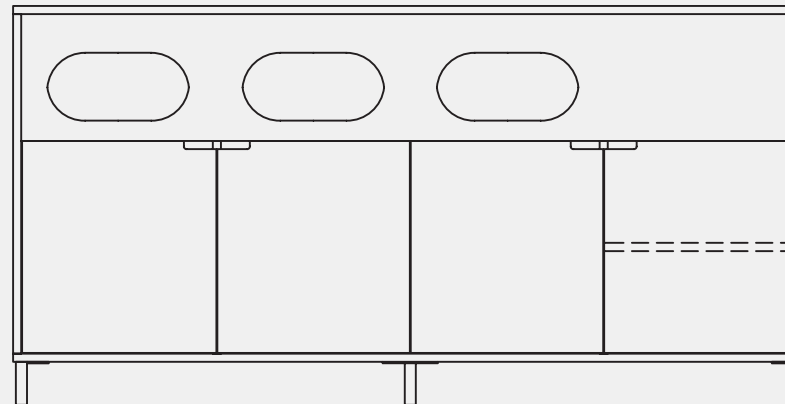

REVISED JUNE 2023

OSCAR COLLECTION

DIMENSIONS

Width:	60" 72"
Depth:	18"
Overall Heights:	29" <i>(includes 4" H Base)</i> 36" <i>(includes 4" H Base. Front Loading Waste Recycle only)</i>

STYLES

Store:	Enclosed Cubby Open Shelf Enclosed Shelf Combo Shelf
Waste Recycle: Base:	Top Loading Drawer Loading Front Loading Post Square Post Cylindrical Sled Square Sled Radius

(top view)

DRAWER LOADING

(includes three 10 gallon bins)

(includes counterweights)

60"W Interior Dimension:

19"W x 23"H

72"W Interior Dimension:

17"W x 23"H

FRONT LOADING

(includes three 10 gallon bins)

60"W Interior Dimension:

18"W x 20"H

72"W Interior Dimension:

16"W x 20"H

VENEER

WRAPPED LAMINATE