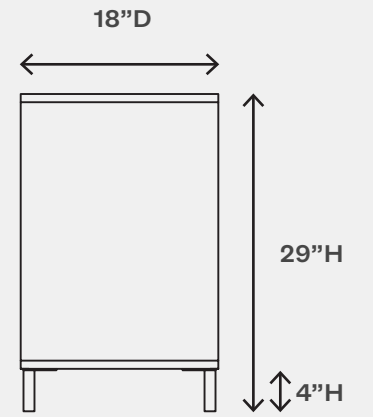

ENCLOSED CUBBY

60"W Interior Dimension:
72"W Interior Dimension:

13"W x 11"H
13"W x 11"H

OPEN SHELF

(Fixed Shelf)

60"W Interior Dimension:
72"W Interior Dimension:

19"W x 11"H
17"W x 11"H

ENCLOSED SHELF

(One Adjustable Shelf Per Enclosure)

60"W Interior Dimension:
72"W Interior Dimension:

18"W x 23"H
16"W x 23"H

COMBO SHELF

*(One Adjustable Shelf Per Enclosure;
Fixed Open Shelf)*

60"W Enclosed Interior Dimension:
60"W Open Interior Dimension:
72"W Enclosed Interior Dimension:
72"W Open Interior Dimension:

19"W x 23"H
19"W x 11"H
17"W x 23"H
34"W x 11"H

OSCAR COLLECTION | WASTE RECYCLE

TOP LOADING

(includes three 10 gallon bins)

60"W Interior Dimension:

18"W x 23"H

72"W Interior Dimension:

16"W x 23"H

(top view)

DRAWER LOADING

(includes three 10 gallon bins)

(includes counterweights)

60"W Interior Dimension:

19"W x 23"H

72"W Interior Dimension:

17"W x 23"H