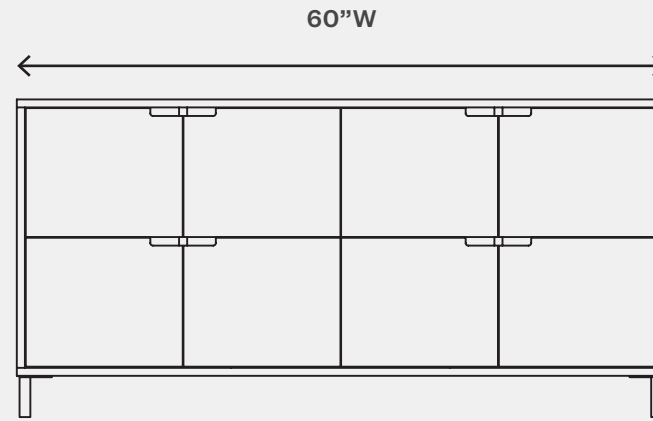

REVISED JUNE 2023

OSCAR COLLECTION

DIMENSIONS

Width:	60" 72"
Depth:	18"
Overall Heights:	29" <i>(includes 4" H Base)</i> 36" <i>(includes 4" H Base. Front Loading Waste Recycle only)</i>

STYLES

Store:	Enclosed Cubby Open Shelf Enclosed Shelf Combo Shelf
Waste Recycle: Base:	Top Loading Drawer Loading Front Loading Post Square Post Cylindrical Sled Square Sled Radius

ENCLOSED CUBBY

60"W Interior Dimension:
72"W Interior Dimension:

13"W x 11"H
13"W x 11"H

OPEN SHELF

(Fixed Shelf)

60"W Interior Dimension:
72"W Interior Dimension:

19"W x 11"H
17"W x 11"H

ENCLOSED SHELF

(One Adjustable Shelf Per Enclosure)

60"W Interior Dimension:
72"W Interior Dimension:

18"W x 23"H
16"W x 23"H

COMBO SHELF

*(One Adjustable Shelf Per Enclosure;
Fixed Open Shelf)*

60"W Enclosed Interior Dimension:
60"W Open Interior Dimension:
72"W Enclosed Interior Dimension:
72"W Open Interior Dimension:

(top view)

DRAWER LOADING

(includes three 10 gallon bins)

(includes counterweights)

60"W Interior Dimension:

19"W x 23"H

72"W Interior Dimension:

17"W x 23"H