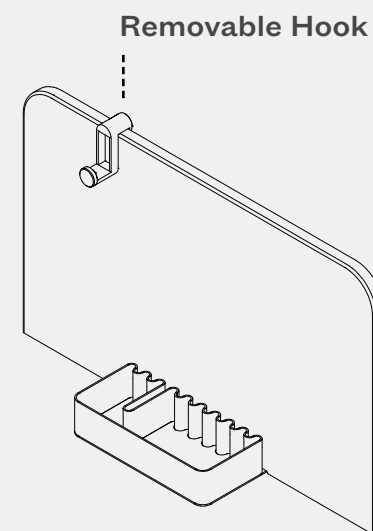

Slice.

A responsible desktop companion to support your daily work habits. Utilizing 3D printed technology, slice boasts a cork lined tray and hook bioderived from corn starch and recycled food packaging waste. The tray features an expressive squiggle detail that holds pens, props up phones, all while supporting a cork privacy panel. Select from an array of colors to create a unique look.

DIMENSIONS

Screen Overall:	24"W x 15"H
Screen Thickness:	0.75"
Tray Overall:	9"W x 6"D x 2"H
Hook Overall:	0.5"W x 2.65"D x 3"H

DESIGN DETAILS

Corner:	Radius
Mount Style:	Micro Suction Pads

FINISHES *(Refer to Pair Palette)*

Screen:	Cork
Tray:	Bio Plastic
Tray Liner:	Cork
Hook:	Bio Plastic

VENEER

WRAPPED LAMINATE

**woodgrains contain texture*

SOFT TOUCH LAMINATE

LAMINATE

METAL

WOOL