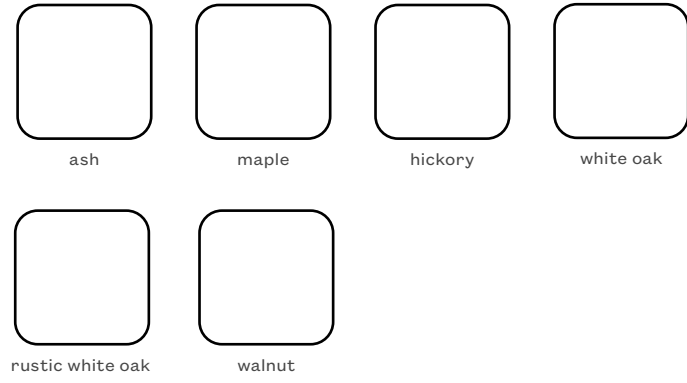

Slice.

A responsible desktop companion to support your daily work habits. Utilizing 3D printed technology, slice boasts a cork lined tray and hook bioderived from corn starch and recycled food packaging waste. The tray features an expressive squiggle detail that holds pens, props up phones, all while supporting a cork privacy panel. Select from an array of colors to create a unique look.

DIMENSIONS

Screen Overall:	24"W x 15"H
Screen Thickness:	0.75"
Tray Overall:	9"W x 6"D x 2"H
Hook Overall:	0.5"W x 2.65"D x 3"H

DESIGN DETAILS

Corner:	Radius
Mount Style:	Micro Suction Pads

FINISHES *(Refer to Pair Palette)*

Screen:	Cork
Tray:	Bio Plastic
Tray Liner:	Cork
Hook:	Bio Plastic

VENEER

WRAPPED LAMINATE

**woodgrains contain texture*

SOFT TOUCH LAMINATE

LAMINATE

METAL

WOOL