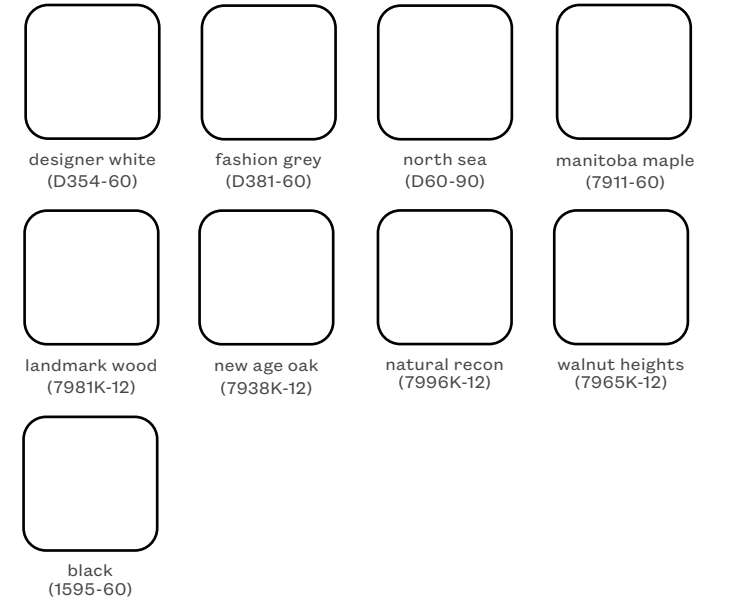

DIMENSIONS

Screen Overall:	24"W x 15"H
Screen Thickness:	0.75"
Tray Overall:	9"W x 6"D x 2"H
Hook Overall:	0.5"W x 2.65"D x 3"H

DESIGN DETAILS

Corner:	Radius
Mount Style:	Micro Suction Pads

FINISHES *(Refer to Pair Palette)*

Screen:	Cork
Tray:	Bio Plastic
Tray Liner:	Cork
Hook:	Bio Plastic

VENEER

WRAPPED LAMINATE

**woodgrains contain texture*

SOFT TOUCH LAMINATE

LAMINATE

METAL

WOOL