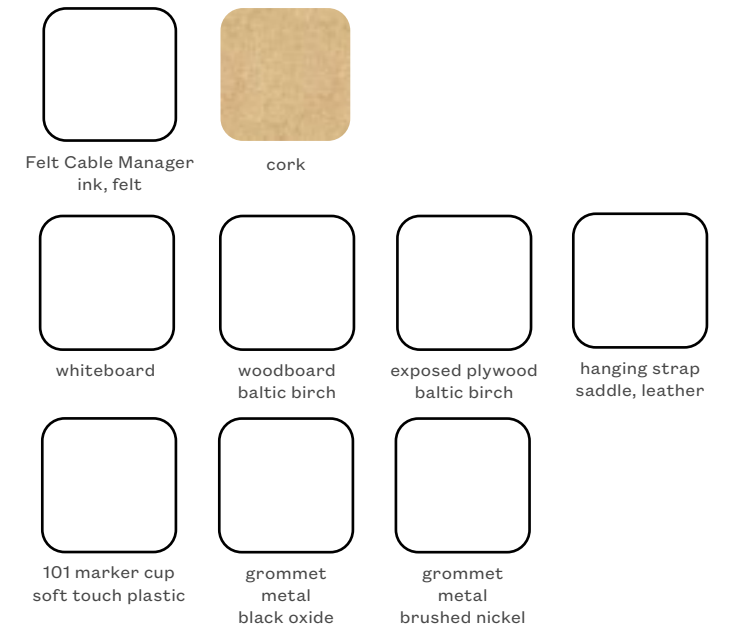

MISCELLANEOUS