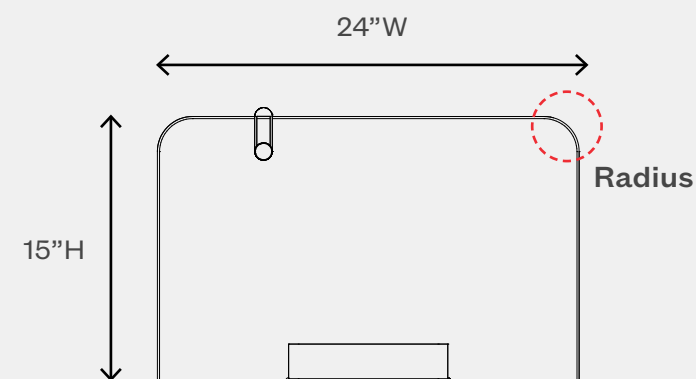

Slice.

A responsible desktop companion to support your daily work habits. Utilizing 3D printed technology, slice boasts a cork lined tray and hook bioderived from corn starch and recycled food packaging waste. The tray features an expressive squiggle detail that holds pens, props up phones, all while supporting a cork privacy panel. Select from an array of colors to create a unique look.

DIMENSIONS

Screen Overall:	24"W x 15"H
Screen Thickness:	0.75"
Tray Overall:	9"W x 6"D x 2"H
Hook Overall:	0.5"W x 2.65"D x 3"H

DESIGN DETAILS

Corner:	Radius
Mount Style:	Micro Suction Pads

FINISHES *(Refer to Pair Palette)*

Screen:	Cork
Tray:	Bio Plastic
Tray Liner:	Cork
Hook:	Bio Plastic