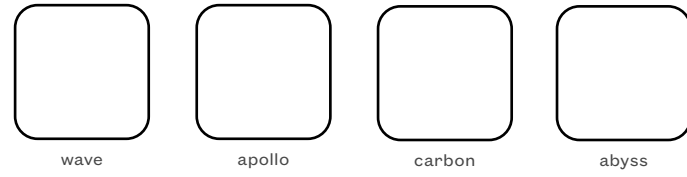

SOFT TOUCH GLASS