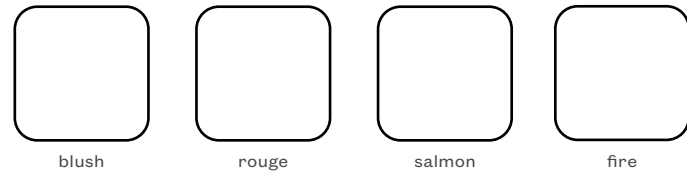

SOFT TOUCH GLASS