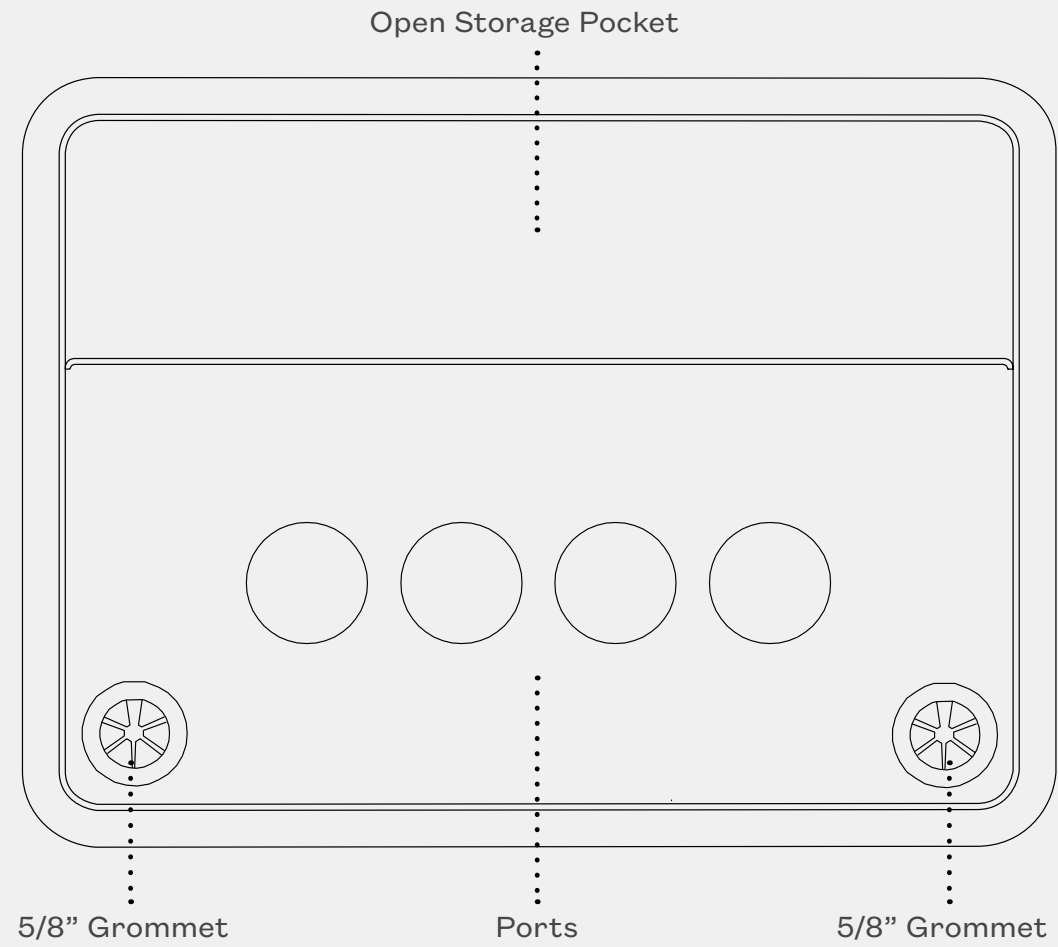

Configuration: (4) Ports, (2) Grommets
Grommets: 0.625"DIA

POWER

Port: Power | Open Port* | USB A + C 20 WATTS

PORT DETAILS

Power: 15 AMP outlet
USB-A: 2 AMPS per port charge small devices
USB-A+C: 20 WATTS charge small devices

Data Tree: Cat5, Cat5e, Cat6, RJ-11, RJ-45, HDMI, VGA, Blank

**provided with open port option*

Infeed: Softwired 36" | 72" | 120" (UL Listed), 15 AMPS
Hardwired 36" | 72" | 120" (UL Listed), 1 Circuit

**New York City Code: A corded Bento can be used in the City of New York, as per the official New York Code Decision.*

**Chicago Code: A hardwired Bento must be used in the City of Chicago. Softwired are not permitted.*

FINISHES *(Refer to Pair Palette)*

Bento: Metal
Port Faceplate: Black
Grommet: Black

*Max size of cable & plug 5/8" DIA

EASY INSTALLATION

- Installs through table top
- Includes clear double stick VHB tape under bezel for securing to table
- Shown on BYOT Rectangle

BENTO CONFIGURATIONS

(1) Power Port

(1) Power
(1) USB A+C 20W
(2) Open Port