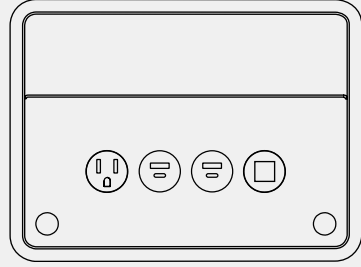

PORT DETAILS

Power (15 AMPS)

USB-A+C

Open Port*

HDMI

Data

(Faceplates: Cat5, Cat5e, Cat6, RJ-11, RJ-45, HDMI, VGA, Blank)

*Data Tree provided with Open Port selection. Data cables for open ports are not provided by Pair.

EASY INSTALLATION

- Installs through table top
- Includes clear double stick VHB tape under bezel for securing to table
- Shown on BYOT Rectangle

BENTO CONFIGURATIONS

(1) Power Port

(1) Power
(1) USB A+C 20W
(2) Open Port

(1) Power
(2) USB-A + C 20W
(1) Open Port

(1) Power
(1) USB-A + C 20W
(1) Data
(1) Open Port

(1) Power
(1) USB-A + C 20W
(1) HDMI
(1) Open Port

(2) Power Port

(2) Power
(2) Open Port

(2) Power
(1) USB A + C 20W
(1) Open Port