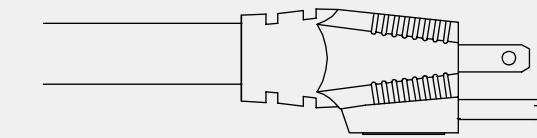

(2) Power
(2) USB-A + C 20W

(2) Power
(1) USB-A + C 20W
(1) Data

(2) Power
(1) USB-A + C 20W
(1) HDMI

(3) Power Port

(3) Power
(1) Open Port

(3) Power
(1) USB A+C 20W

(4) Power Port

Softwired, 15 AMPS

Hardwired, 1 Circuit

VENEER

WRAPPED LAMINATE

**woodgrains contain texture*

SOFT TOUCH LAMINATE

LAMINATE

METAL

WOOL