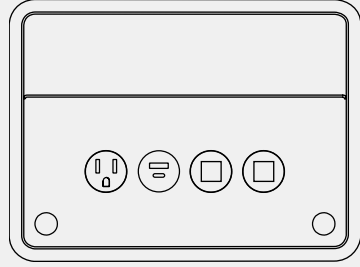

**Chicago Code: A hardwired Bento must be used in the City of Chicago. Softwired are not permitted.*

FINISHES *(Refer to Pair Palette)*

Bento: Metal
Port Faceplate: Black
Grommet: Black

*Max size of cable & plug 5/8" DIA

PORT DETAILS

Power (15 AMPS)

USB-A+C

Open Port*

HDMI

Data

(Faceplates: Cat5, Cat5e, Cat6, RJ-11, RJ-45, HDMI, VGA, Blank)

*Data Tree provided with Open Port selection. Data cables for open ports are not provided by Pair.

EASY INSTALLATION

- Installs through table top
- Includes clear double stick VHB tape under bezel for securing to table
- Shown on BYOT Rectangle

BENTO CONFIGURATIONS

(1) Power Port

(1) Power
(1) USB A+C 20W
(2) Open Port