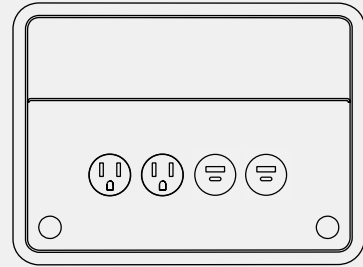

PORT DETAILS

Power (15 AMPS)

USB-A+C

Open Port*

HDMI

Data

(Faceplates: Cat5, Cat5e, Cat6, RJ-11, RJ-45, HDMI, VGA, Blank)

*Data Tree provided with Open Port selection. Data cables for open ports are not provided by Pair.

EASY INSTALLATION

- Installs through table top
- Includes clear double stick VHB tape under bezel for securing to table
- Shown on BYOT Rectangle

BENTO CONFIGURATIONS

(1) Power Port

(1) Power
(1) USB A+C 20W
(2) Open Port

(1) Power
(2) USB-A + C 20W
(1) Open Port

(1) Power
(1) USB-A + C 20W
(1) Data
(1) Open Port

(1) Power
(1) USB-A + C 20W
(1) HDMI
(1) Open Port

(2) Power Port

(2) Power
(2) Open Port

(2) Power
(1) USB A + C 20W
(1) Open Port

(2) Power
(2) USB-A + C 20W

(2) Power
(1) USB-A + C 20W
(1) Data

(2) Power
(1) USB-A + C 20W
(1) HDMI

(3) Power Port

(3) Power
(1) Open Port

(3) Power
(1) USB A+C 20W

(4) Power Port

Softwired, 15 AMPS