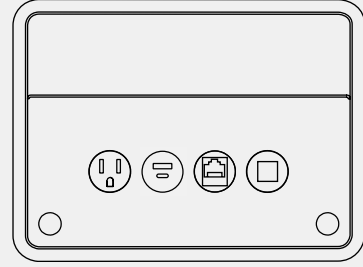

PORT DETAILS

Power (15 AMPS)

USB-A+C

Open Port*

HDMI

Data

(Faceplates: Cat5, Cat5e, Cat6, RJ-11, RJ-45, HDMI, VGA, Blank)

*Data Tree provided with Open Port selection. Data cables for open ports are not provided by Pair.

EASY INSTALLATION

- Installs through table top
- Includes clear double stick VHB tape under bezel for securing to table
- Shown on BYOT Rectangle

BENTO CONFIGURATIONS

(1) Power Port

(1) Power
(1) USB A+C 20W
(2) Open Port

(1) Power
(2) USB-A + C 20W
(1) Open Port

(1) Power
(1) USB-A + C 20W
(1) Data
(1) Open Port

(1) Power
(1) USB-A + C 20W
(1) HDMI
(1) Open Port

(2) Power Port

(2) Power
(2) Open Port

(2) Power
(1) USB A + C 20W
(1) Open Port