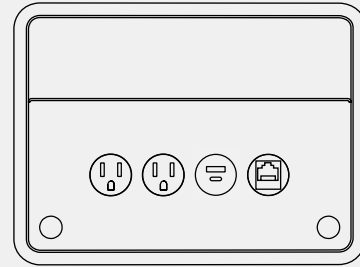

PORT DETAILS

Power (15 AMPS)

USB-A+C

Open Port*

HDMI

Data

(Faceplates: Cat5, Cat5e, Cat6, RJ-11, RJ-45, HDMI, VGA, Blank)

*Data Tree provided with Open Port selection. Data cables for open ports are not provided by Pair.

EASY INSTALLATION

- Installs through table top
- Includes clear double stick VHB tape under bezel for securing to table
- Shown on BYOT Rectangle

BENTO CONFIGURATIONS

(1) Power Port

(1) Power
(1) USB A+C 20W
(2) Open Port

(1) Power
(2) USB-A + C 20W
(1) Open Port

(1) Power
(1) USB-A + C 20W
(1) Data
(1) Open Port

(1) Power
(1) USB-A + C 20W
(1) HDMI
(1) Open Port

(2) Power Port

(2) Power
(2) Open Port

(2) Power
(1) USB A + C 20W
(1) Open Port

(2) Power
(2) USB-A + C 20W

(2) Power
(1) USB-A + C 20W
(1) Data

(2) Power
(1) USB-A + C 20W
(1) HDMI

(3) Power Port

(3) Power
(1) Open Port

(3) Power
(1) USB A+C 20W

(4) Power Port

Softwired, 15 AMPS