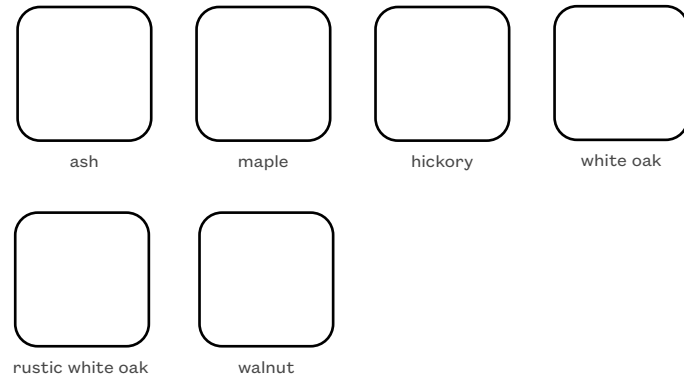

Hardwired, 1 Circuit

VENEER

WRAPPED LAMINATE

**woodgrains contain texture*

SOFT TOUCH LAMINATE

LAMINATE

METAL

WOOL