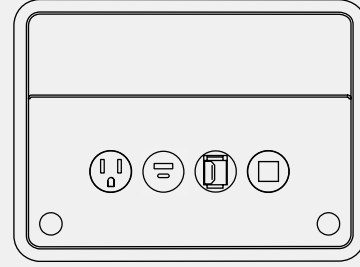

PORT DETAILS

Power (15 AMPS)

USB-A+C

Open Port*

HDMI

Data

(Faceplates: Cat5, Cat5e, Cat6, RJ-11, RJ-45, HDMI, VGA, Blank)

*Data Tree provided with Open Port selection. Data cables for open ports are not provided by Pair.

EASY INSTALLATION

- Installs through table top
- Includes clear double stick VHB tape under bezel for securing to table
- Shown on BYOT Rectangle

BENTO CONFIGURATIONS

(1) Power Port

(1) Power
(1) USB A+C 20W
(2) Open Port

(1) Power
(2) USB-A + C 20W
(1) Open Port

(1) Power
(1) USB-A + C 20W
(1) Data
(1) Open Port

(1) Power
(1) USB-A + C 20W
(1) HDMI
(1) Open Port

(2) Power Port

(2) Power
(2) Open Port

(2) Power
(1) USB A + C 20W
(1) Open Port