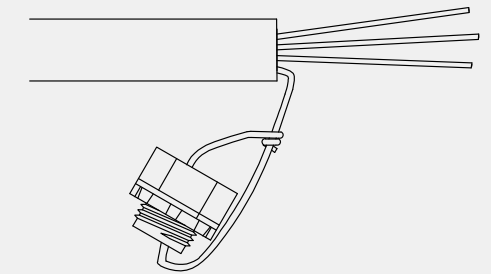

(1) Power
(2) USB-A + C 20W
(1) Open Port

(1) Power
(1) USB-A + C 20W
(1) Data
(1) Open Port

(1) Power
(1) USB-A + C 20W
(1) HDMI
(1) Open Port

(2) Power Port

(2) Power
(2) Open Port

(2) Power
(1) USB A + C 20W
(1) Open Port

(2) Power
(2) USB-A + C 20W

(2) Power
(1) USB-A + C 20W
(1) Data

(2) Power
(1) USB-A + C 20W
(1) HDMI

(3) Power Port

(3) Power
(1) Open Port

(3) Power
(1) USB A+C 20W

(4) Power Port

Softwired, 15 AMPS

Hardwired, 1 Circuit

VENEER

WRAPPED LAMINATE

**woodgrains contain texture*

SOFT TOUCH LAMINATE

LAMINATE

METAL

WOOL