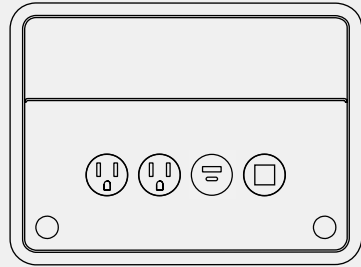

PORT DETAILS

Power (15 AMPS)

USB-A+C

Open Port*

HDMI

Data

(Faceplates: Cat5, Cat5e, Cat6, RJ-11, RJ-45, HDMI, VGA, Blank)

*Data Tree provided with Open Port selection. Data cables for open ports are not provided by Pair.

EASY INSTALLATION

- Installs through table top
- Includes clear double stick VHB tape under bezel for securing to table
- Shown on BYOT Rectangle

BENTO CONFIGURATIONS

(1) Power Port

(1) Power
(1) USB A+C 20W
(2) Open Port

(1) Power
(2) USB-A + C 20W
(1) Open Port

(1) Power
(1) USB-A + C 20W
(1) Data
(1) Open Port

(1) Power
(1) USB-A + C 20W
(1) HDMI
(1) Open Port

(2) Power Port

(2) Power
(2) Open Port

(2) Power
(1) USB A + C 20W
(1) Open Port

(2) Power
(2) USB-A + C 20W

(2) Power
(1) USB-A + C 20W
(1) Data

(2) Power
(1) USB-A + C 20W
(1) HDMI

(3) Power Port

(3) Power
(1) Open Port

(3) Power
(1) USB A+C 20W

(4) Power Port

Softwired, 15 AMPS