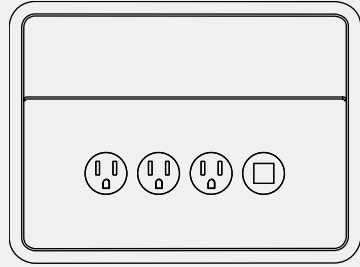

PORT DETAILS

Power (15 AMPS)

USB-A+C

Open Port*

HDMI

Data

(Faceplates: Cat5, Cat5e, Cat6, RJ-11, RJ-45, HDMI, VGA, Blank)

*Data Tree provided with Open Port selection. Data cables for open ports are not provided by Pair.

(1) Power
(2) USB-A + C 20W
(1) Open Port

(1) Power
(1) USB-A + C 20W
(1) Data
(1) Open Port

(1) Power
(1) USB-A + C 20W
(1) HDMI
(1) Open Port

(2) Power Port

(2) Power
(2) Open Port

(2) Power
(1) USB A + C 20W
(1) Open Port

(2) Power
(2) USB-A + C 20W

(2) Power
(1) USB-A + C 20W
(1) Data

(2) Power
(1) USB-A + C 20W
(1) HDMI

(3) Power Port

(3) Power
(1) Open Port

(3) Power
(1) USB A+C 20W

(4) Power Port

Softwired, 15 AMPS