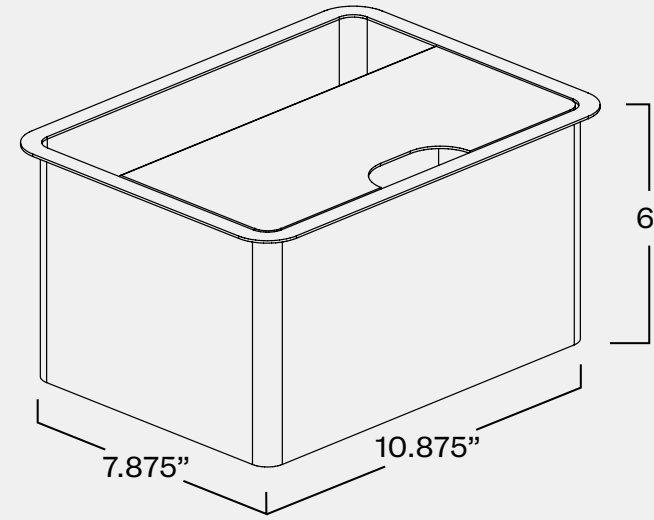

Bento: 10.875" x 7.875" x 6"H
Surface Cutout: 11.0625" x 8.0625" (with 0.5" radius corners)

**Table requires 42" minimum depth for proper clearance.*

**Interior clearance of 3.75"H from outlet to lid.*

DESIGN DETAILS

PORT DETAILS

Power (15 AMPS)

USB-A+C

Open Port*

HDMI

Data

(Faceplates: Cat5, Cat5e, Cat6, RJ-11, RJ-45, HDMI, VGA, Blank)

*Data Tree provided with Open Port selection. Data cables for open ports are not provided by Pair.

EASY INSTALLATION

- Installs through table top
- Includes clear double stick VHB tape under bezel for securing to table
- Shown on BYOT Rectangle

BENTO CONFIGURATIONS

(1) Power Port

(1) Power
(1) USB A+C 20W
(2) Open Port