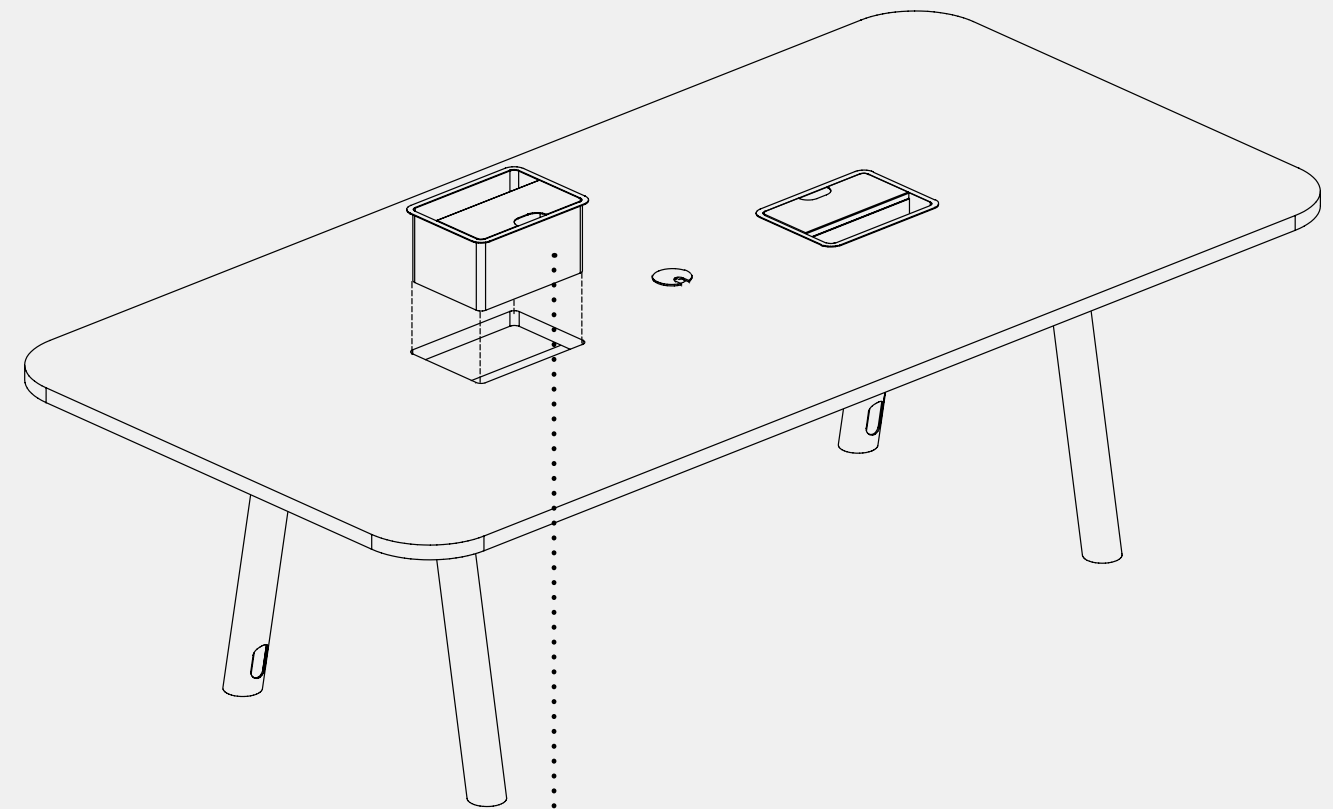

Bento: 10.875" x 7.875" x 6"H
Surface Cutout: 11.0625" x 8.0625" (with 0.5" radius corners)

**Table requires 42" minimum depth for proper clearance.*

**Interior clearance of 3.75"H from outlet to lid.*

DESIGN DETAILS

**Chicago Code: A hardwired Bento must be used in the City of Chicago. Softwired are not permitted.*

FINISHES *(Refer to Pair Palette)*

Bento: Metal
Port Faceplate: Black
Grommet: Black

*Max size of cable & plug 5/8" DIA

PORT DETAILS

Power (15 AMPS)

USB-A+C

Open Port*

HDMI

Data

(Faceplates: Cat5, Cat5e, Cat6, RJ-11, RJ-45, HDMI, VGA, Blank)

*Data Tree provided with Open Port selection. Data cables for open ports are not provided by Pair.

EASY INSTALLATION

- Installs through table top
- Includes clear double stick VHB tape under bezel for securing to table
- Shown on BYOT Rectangle

BENTO CONFIGURATIONS

(1) Power Port

(1) Power
(1) USB A+C 20W
(2) Open Port