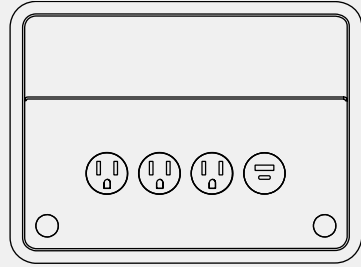

PORT DETAILS

Power (15 AMPS)

USB-A+C

Open Port*

HDMI

Data

(Faceplates: Cat5, Cat5e, Cat6, RJ-11, RJ-45, HDMI, VGA, Blank)

*Data Tree provided with Open Port selection. Data cables for open ports are not provided by Pair.

(1) Power
(2) USB-A + C 20W
(1) Open Port

(1) Power
(1) USB-A + C 20W
(1) Data
(1) Open Port

(1) Power
(1) USB-A + C 20W
(1) HDMI
(1) Open Port

(2) Power Port

(2) Power
(2) Open Port

(2) Power
(1) USB A + C 20W
(1) Open Port

(2) Power
(2) USB-A + C 20W

(2) Power
(1) USB-A + C 20W
(1) Data

(2) Power
(1) USB-A + C 20W
(1) HDMI

(3) Power Port

(3) Power
(1) Open Port

(3) Power
(1) USB A+C 20W

(4) Power Port

Softwired, 15 AMPS