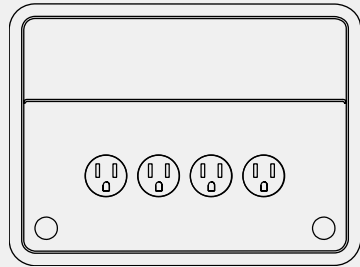

PORT DETAILS

Power (15 AMPS)

USB-A+C

Open Port*

HDMI

Data

(Faceplates: Cat5, Cat5e, Cat6, RJ-11, RJ-45, HDMI, VGA, Blank)

*Data Tree provided with Open Port selection. Data cables for open ports are not provided by Pair.

(1) Power
(2) USB-A + C 20W
(1) Open Port

(1) Power
(1) USB-A + C 20W
(1) Data
(1) Open Port

(1) Power
(1) USB-A + C 20W
(1) HDMI
(1) Open Port

(2) Power Port

(2) Power
(2) Open Port

(2) Power
(1) USB A + C 20W
(1) Open Port

(2) Power
(2) USB-A + C 20W

(2) Power
(1) USB-A + C 20W
(1) Data

(2) Power
(1) USB-A + C 20W
(1) HDMI

(3) Power Port

(3) Power
(1) Open Port

(3) Power
(1) USB A+C 20W

(4) Power Port

Softwired, 15 AMPS