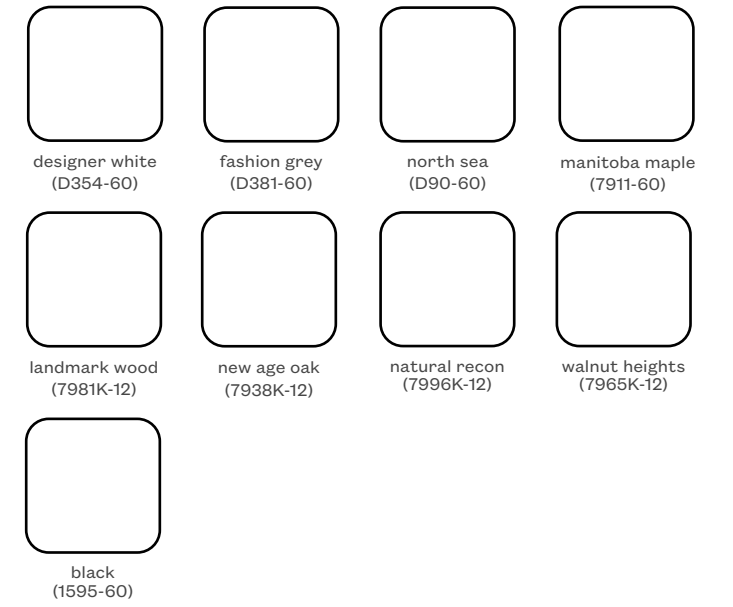

Hardwired, 1 Circuit

VENEER

WRAPPED LAMINATE

**woodgrains contain texture*

SOFT TOUCH LAMINATE

LAMINATE

METAL

WOOL