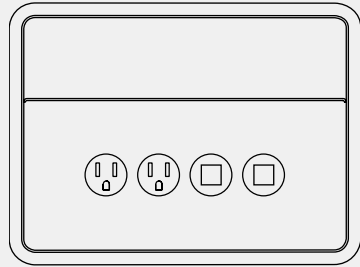

PORT DETAILS

Power (15 AMPS)

USB-A+C

Open Port*

HDMI

Data

(Faceplates: Cat5, Cat5e, Cat6, RJ-11, RJ-45, HDMI, VGA, Blank)

*Data Tree provided with Open Port selection. Data cables for open ports are not provided by Pair.

EASY INSTALLATION

- Installs through table top
- Includes clear double stick VHB tape under bezel for securing to table
- Shown on BYOT Rectangle

BENTO CONFIGURATIONS

(1) Power Port

(1) Power
(1) USB A+C 20W
(2) Open Port

(1) Power
(2) USB-A + C 20W
(1) Open Port

(1) Power
(1) USB-A + C 20W
(1) Data
(1) Open Port

(1) Power
(1) USB-A + C 20W
(1) HDMI
(1) Open Port

(2) Power Port

(2) Power
(2) Open Port

(2) Power
(1) USB A + C 20W
(1) Open Port

(2) Power
(2) USB-A + C 20W

(2) Power
(1) USB-A + C 20W
(1) Data

(2) Power
(1) USB-A + C 20W
(1) HDMI

(3) Power Port

(3) Power
(1) Open Port

(3) Power
(1) USB A+C 20W

(4) Power Port

Softwired, 15 AMPS