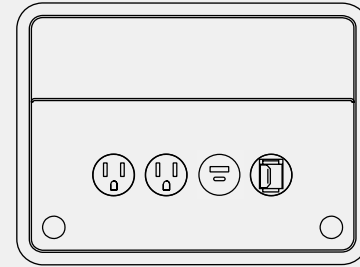

PORT DETAILS

Power (15 AMPS)

USB-A+C

Open Port*

HDMI

Data

(Faceplates: Cat5, Cat5e, Cat6, RJ-11, RJ-45, HDMI, VGA, Blank)

*Data Tree provided with Open Port selection. Data cables for open ports are not provided by Pair.

EASY INSTALLATION

- Installs through table top
- Includes clear double stick VHB tape under bezel for securing to table
- Shown on BYOT Rectangle

BENTO CONFIGURATIONS

(1) Power Port

(1) Power
(1) USB A+C 20W
(2) Open Port

(1) Power
(2) USB-A + C 20W
(1) Open Port

(1) Power
(1) USB-A + C 20W
(1) Data
(1) Open Port

(1) Power
(1) USB-A + C 20W
(1) HDMI
(1) Open Port

(2) Power Port

(2) Power
(2) Open Port

(2) Power
(1) USB A + C 20W
(1) Open Port

(2) Power
(2) USB-A + C 20W

(2) Power
(1) USB-A + C 20W
(1) Data

(2) Power
(1) USB-A + C 20W
(1) HDMI

(3) Power Port

(3) Power
(1) Open Port

(3) Power
(1) USB A+C 20W

(4) Power Port

Softwired, 15 AMPS