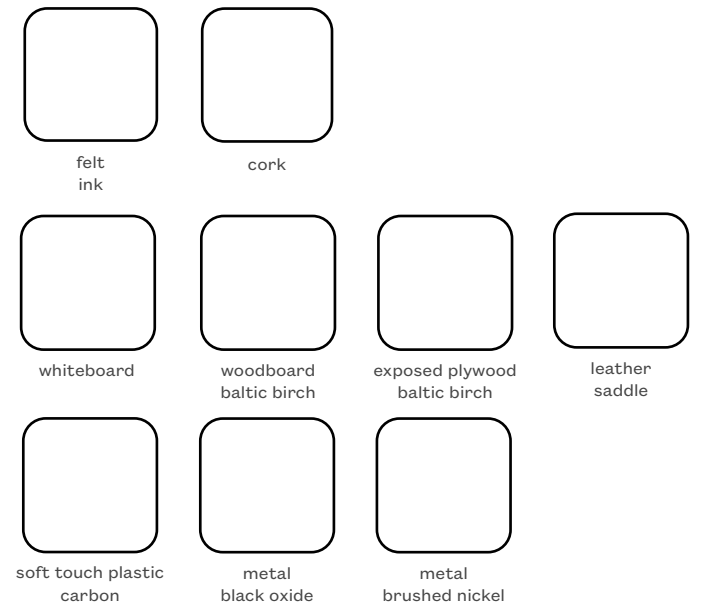

MISCELLANEOUS