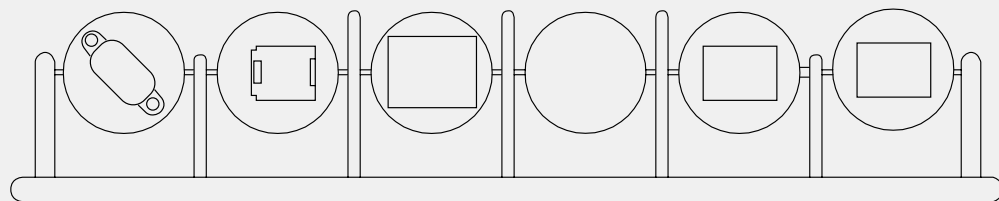

**Chicago Code: A hardwired Bento must be used in the City of Chicago. Softwired are not permitted.*

FINISHES *(Refer to Pair Palette)*

Bento: Metal
Port Faceplate: Black
Grommet: Black

*Max size of cable & plug 5/8" DIA

PORT DETAILS

Power (15 AMPS)

USB-A+C

Open Port*

HDMI

Data

(Faceplates: Cat5, Cat5e, Cat6, RJ-11, RJ-45, HDMI, VGA, Blank)

*Data Tree provided with Open Port selection. Data cables for open ports are not provided by Pair.

EASY INSTALLATION

- Installs through table top
- Includes clear double stick VHB tape under bezel for securing to table
- Shown on BYOT Rectangle

BENTO CONFIGURATIONS

(1) Power Port

(1) Power
(1) USB A+C 20W
(2) Open Port